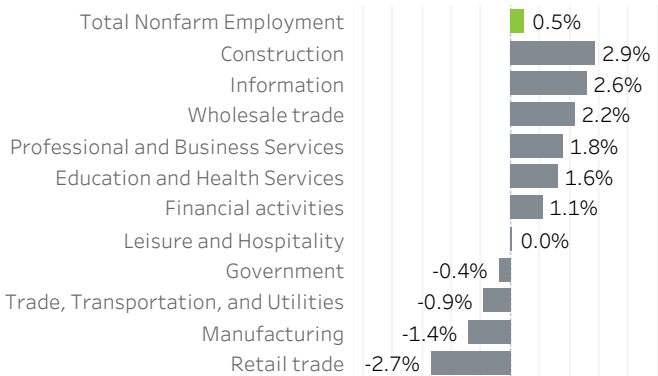

Washington County Economic Indicators - November 2019

Job Growth Rates by Industry

November 2019; change from a year earlier

Net Job Growth by Industry

November 2019; change from a year earlier

Labor Force Growth