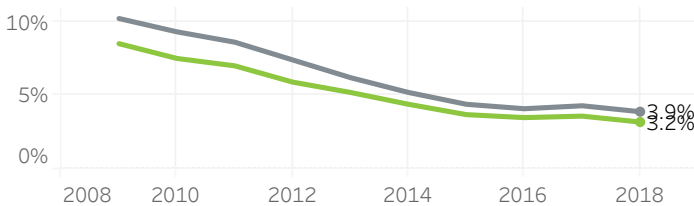

State & County Unemployment Rates

November 2009 to 2019; seasonally adjusted