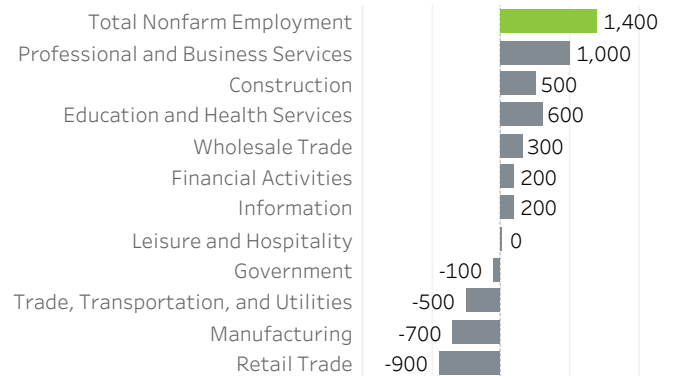

Washington County Economic Indicators - November 2019

Job Growth Rates by Industry

November 2019; change from a year earlier

Net Job Growth by Industry

November 2019; change from a year earlier

Labor Force Growth