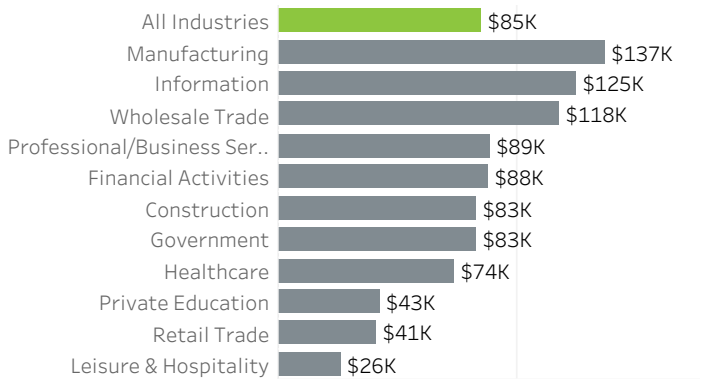

November 2019; change from a year earlier, seasonally adjusted

Historical Job Growth

November 2004 to 2019; change from a year earlier

Unemployment Rate by City

October 2019; not seasonally adjusted

State & County Unemployment Rates

November 2009 to 2019; seasonally adjusted

Average Wage by Industry

2018

Median Earnings by City

2017

Real Wage Growth by Industry

2013 to 2018; adjusted for inflation