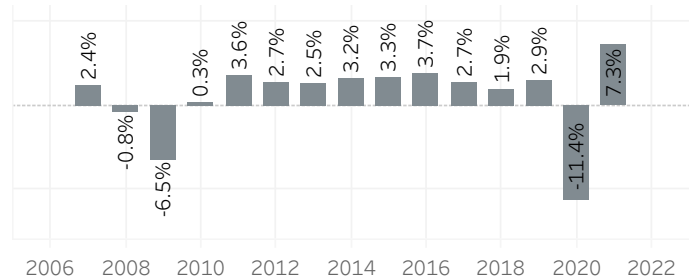

# Washington County Economic Indicators - May 2021

**Job Growth Rates by Industry**  
May 2021; change from a year earlier

**Net Job Growth by Industry**  
May 2021; change from a year earlier

**Labor Force Growth**  
May 2021; change from a year earlier, seasonally adjusted

**Historical Job Growth**  
May 2004 to 2021; change from a year earlier

**Unemployment Rate by City**  
May 2021; not seasonally adjusted

**Average Wage by Industry**  
2019

**State & County Unemployment Rates**  
May 2020 to 2021; seasonally adjusted