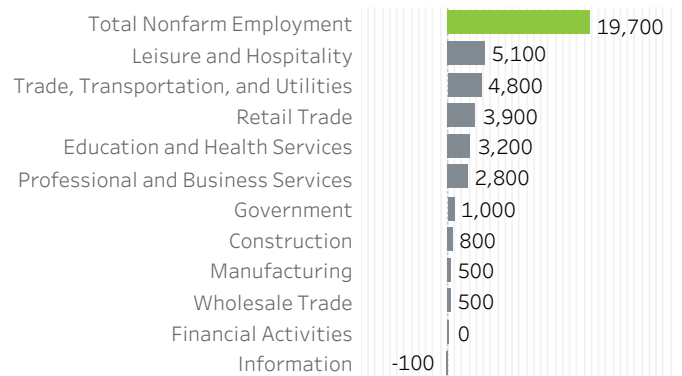

# Washington County Economic Indicators - May 2021

**Job Growth Rates by Industry**  
May 2021; change from a year earlier

**Net Job Growth by Industry**  
May 2021; change from a year earlier

**Labor Force Growth**  
May 2021; change from a year earlier, seasonally adjusted

**Historical Job Growth**  
May 2004 to 2021; change from a year earlier

**Unemployment Rate by City**  
May 2021; not seasonally adjusted

**Average Wage by Industry**  
2019

**State & County Unemployment Rates**  
May 2020 to 2021; seasonally adjusted