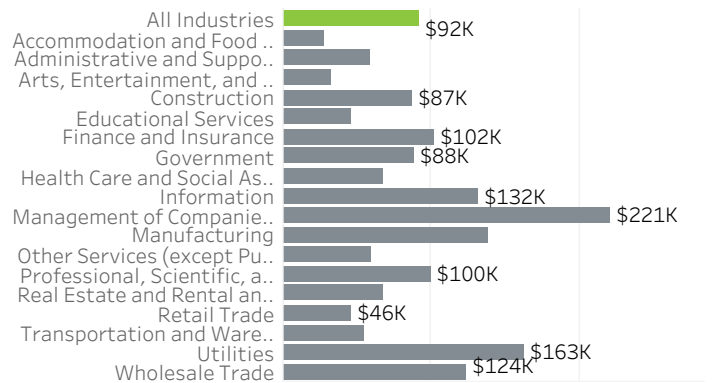

# Washington County Economic Indicators - May 2021

**Job Growth Rates by Industry**  
May 2021; change from a year earlier

**Net Job Growth by Industry**  
May 2021; change from a year earlier

**Labor Force Growth**  
May 2021; change from a year earlier, seasonally adjusted

**Historical Job Growth**  
May 2004 to 2021; change from a year earlier

**Unemployment Rate by City**  
May 2021; not seasonally adjusted

**Average Wage by Industry**  
2019

**State & County Unemployment Rates**  
May 2020 to 2021; seasonally adjusted