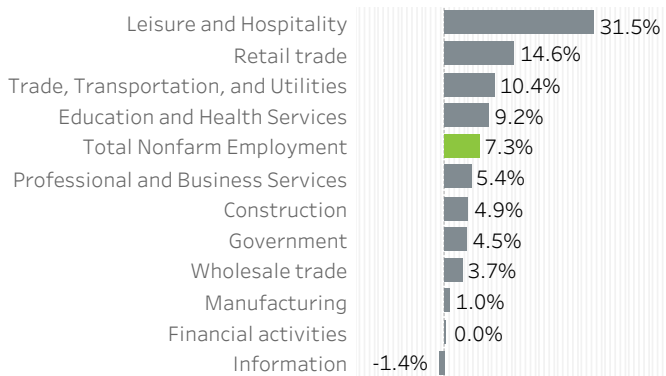

# Washington County Economic Indicators - May 2021

**Job Growth Rates by Industry**  
May 2021; change from a year earlier

**Net Job Growth by Industry**  
May 2021; change from a year earlier

**Labor Force Growth**  
May 2021; change from a year earlier, seasonally adjusted

**Historical Job Growth**  
May 2004 to 2021; change from a year earlier

**Unemployment Rate by City**  
May 2021; not seasonally adjusted

**Average Wage by Industry**  
2019

**State & County Unemployment Rates**  
May 2020 to 2021; seasonally adjusted