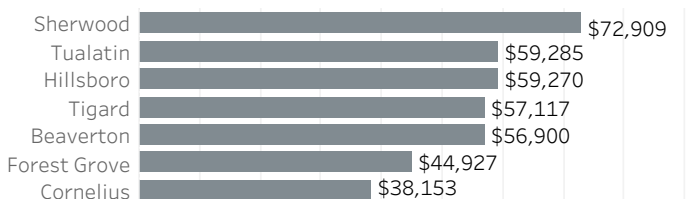

Median Earnings by City
2019