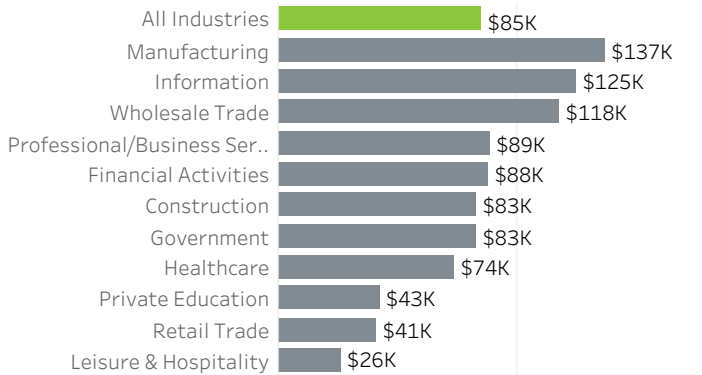

Average Wage by Industry

2018