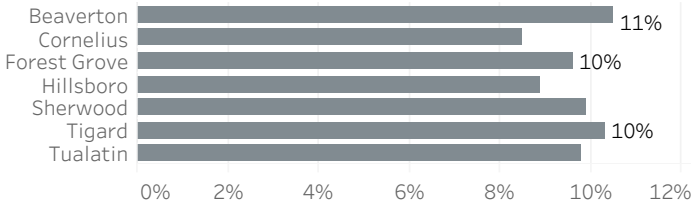

Unemployment Rate by City

June 2020; not seasonally adjusted