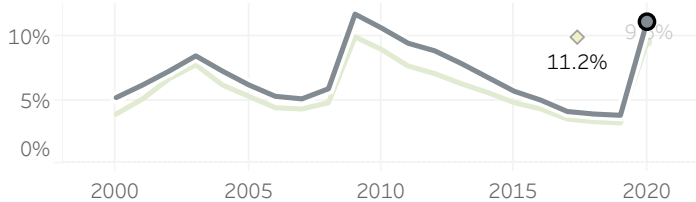

# Washington County Economic Indicators - June 2020

**Job Growth Rates by Industry**  
June 2020; change from a year earlier

**Net Job Growth by Industry**  
June 2020; change from a year earlier

June 2020: change from a year earlier, seasonally adjusted

**Historical Job Growth**

June 2004 to 2020; change from a year earlier

**Unemployment Rate by City**

June 2020; not seasonally adjusted

**Average Wage by Industry**

2019

**State & County Unemployment Rates**

June 2009 to 2020; seasonally adjusted

**Median Earnings by City**

2018

**Real Wage Growth by Industry**

2013 to 2018; adjusted for inflation