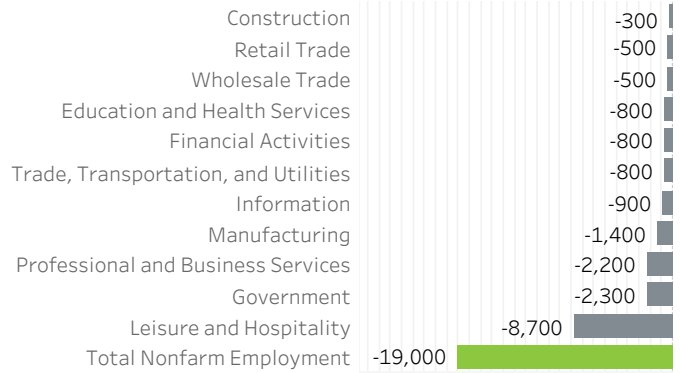

# Washington County Economic Indicators - June 2020

**Job Growth Rates by Industry**  
June 2020; change from a year earlier

**Net Job Growth by Industry**  
June 2020; change from a year earlier

June 2020: change from a year earlier, seasonally adjusted

**Historical Job Growth**

June 2004 to 2020; change from a year earlier

**Unemployment Rate by City**

June 2020; not seasonally adjusted

**Average Wage by Industry**

2019

**State & County Unemployment Rates**