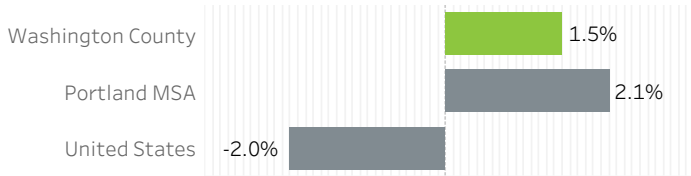

# Washington County Economic Indicators - June 2020

**Job Growth Rates by Industry**  
June 2020; change from a year earlier

**Net Job Growth by Industry**  
June 2020; change from a year earlier

June 2020: change from a year earlier, seasonally adjusted