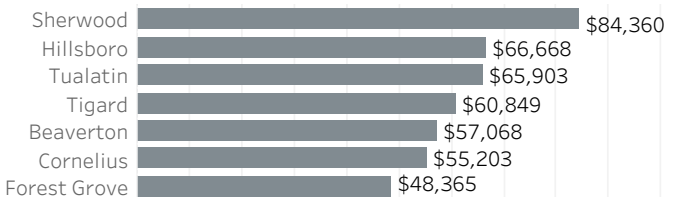

Median Earnings by City

2018