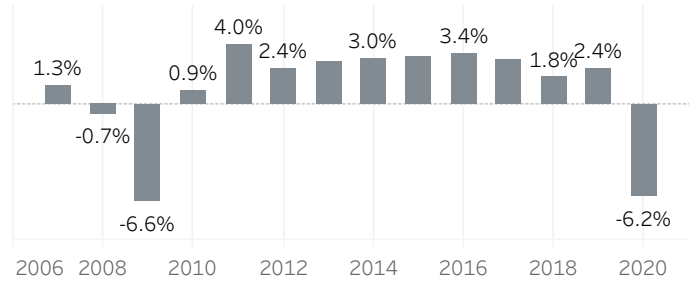

# Washington County Economic Indicators - June 2020

**Job Growth Rates by Industry**  
June 2020; change from a year earlier

**Net Job Growth by Industry**  
June 2020; change from a year earlier

June 2020: change from a year earlier, seasonally adjusted

**Historical Job Growth**

June 2004 to 2020; change from a year earlier

**Unemployment Rate by City**

June 2020; not seasonally adjusted

**Average Wage by Industry**

2019

**State & County Unemployment Rates**