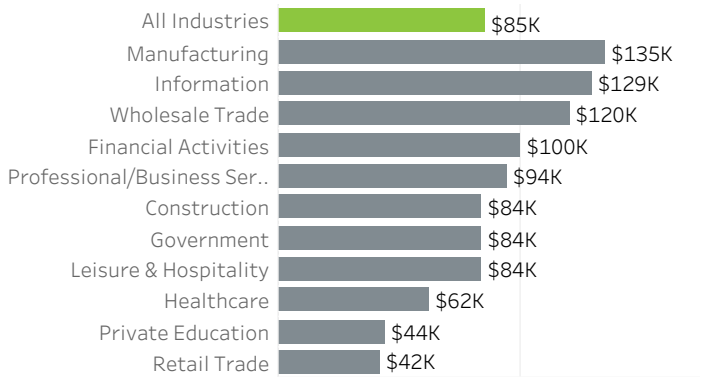

**Historical Job Growth**

June 2004 to 2020; change from a year earlier

**Unemployment Rate by City**

June 2020; not seasonally adjusted

**Average Wage by Industry**

2019

**State & County Unemployment Rates**

June 2009 to 2020; seasonally adjusted

**Median Earnings by City**

2018

**Real Wage Growth by Industry**

2013 to 2018; adjusted for inflation