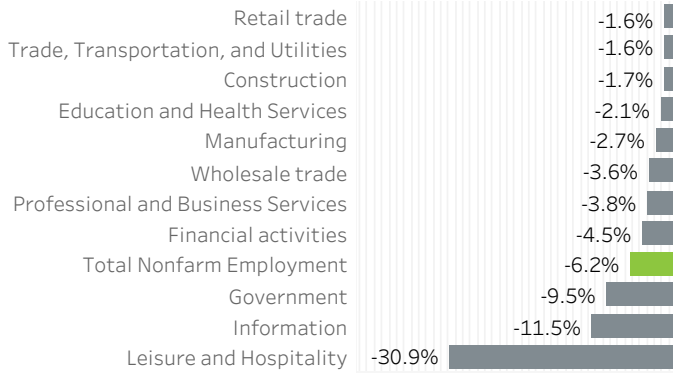

# Washington County Economic Indicators - June 2020

**Job Growth Rates by Industry**  
June 2020; change from a year earlier

**Net Job Growth by Industry**  
June 2020; change from a year earlier

June 2020: change from a year earlier, seasonally adjusted