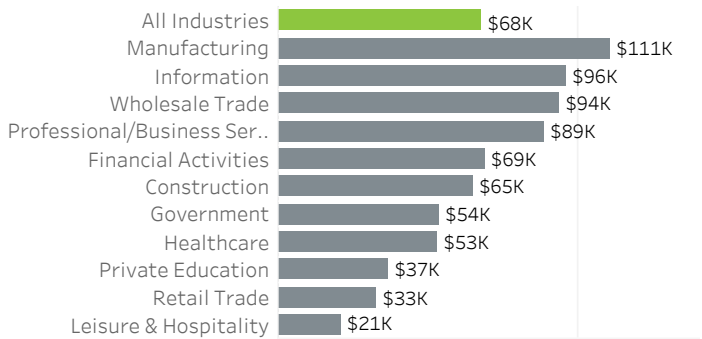

Washington County Economic Indicators - June 2019

Job Growth Rates by Industry
June 2019; change from a year earlier

Net Job Growth by Industry
June 2019; change from a year earlier

Labor Force Growth
June 2019; change from a year earlier, seasonally adjusted

Historical Job Growth
June 2009 to 2019; change from a year earlier

Unemployment Rate by City
June 2019; not seasonally adjusted

Average Wage by Industry
2018

State & County Unemployment Rates
June 2009 to 2019; seasonally adjusted