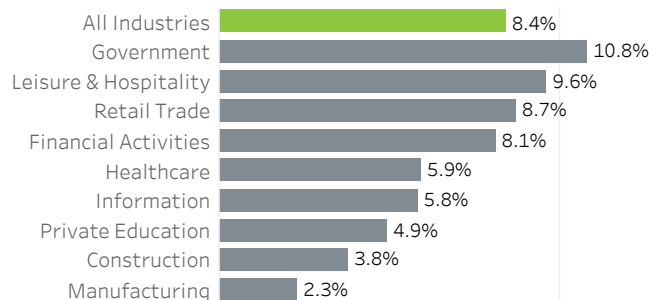

Historical Job Growth
June 2009 to 2019; change from a year earlier

Unemployment Rate by City
June 2019; not seasonally adjusted

Average Wage by Industry
2018

State & County Unemployment Rates
June 2009 to 2019; seasonally adjusted

Real Wage Growth by Industry
2013 to 2018; adjusted for inflation

Median Earnings by City
2017