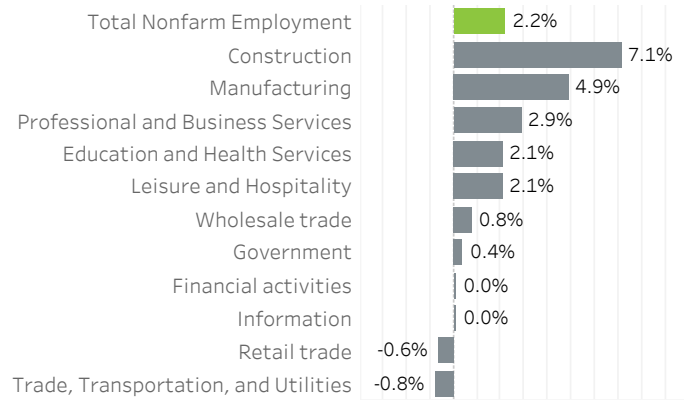

Washington County Economic Indicators - June 2019

Job Growth Rates by Industry
June 2019; change from a year earlier

Net Job Growth by Industry
June 2019; change from a year earlier

Labor Force Growth
June 2019; change from a year earlier, seasonally adjusted

Historical Job Growth
June 2009 to 2019; change from a year earlier

Unemployment Rate by City
June 2019; not seasonally adjusted

Average Wage by Industry
2018

State & County Unemployment Rates
June 2009 to 2019; seasonally adjusted