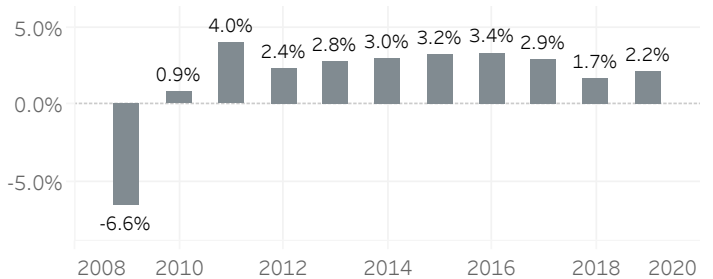

Washington County Economic Indicators - June 2019

Job Growth Rates by Industry
June 2019; change from a year earlier

Net Job Growth by Industry
June 2019; change from a year earlier

Labor Force Growth
June 2019; change from a year earlier, seasonally adjusted

Historical Job Growth
June 2009 to 2019; change from a year earlier

Unemployment Rate by City
June 2019; not seasonally adjusted

Average Wage by Industry
2018

State & County Unemployment Rates
June 2009 to 2019; seasonally adjusted