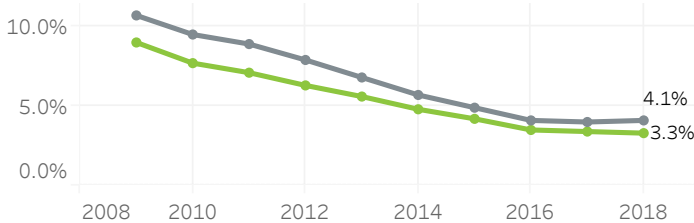

Washington County Economic Indicators - June 2019

Job Growth Rates by Industry
June 2019; change from a year earlier

Net Job Growth by Industry
June 2019; change from a year earlier

Labor Force Growth
June 2019; change from a year earlier, seasonally adjusted

Historical Job Growth
June 2009 to 2019; change from a year earlier

Unemployment Rate by City
June 2019; not seasonally adjusted

Average Wage by Industry
2018

State & County Unemployment Rates
June 2009 to 2019; seasonally adjusted