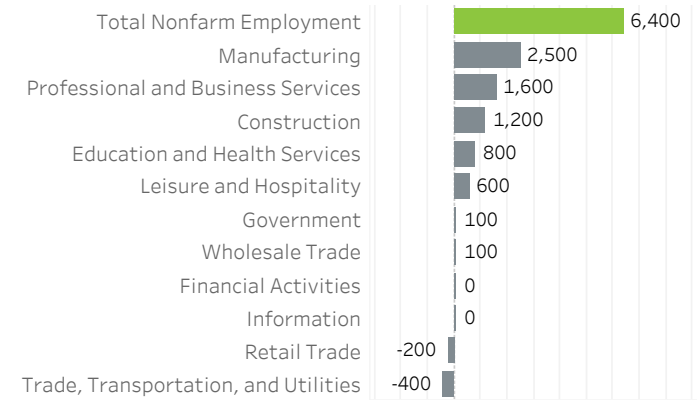

Washington County Economic Indicators - June 2019

Job Growth Rates by Industry
June 2019; change from a year earlier

Net Job Growth by Industry
June 2019; change from a year earlier

Labor Force Growth
June 2019; change from a year earlier, seasonally adjusted