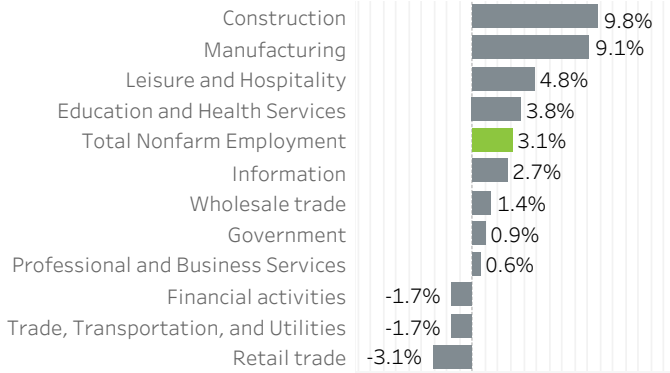

# Washington County Economic Indicators July 2022

**Job Growth Rates by Industry**  
July 2022; change from a year earlier

**Net Job Growth by Industry**  
July 2022; change from a year earlier

**Labor Force Growth**  
July 2022; change from a year earlier, seasonally adjusted