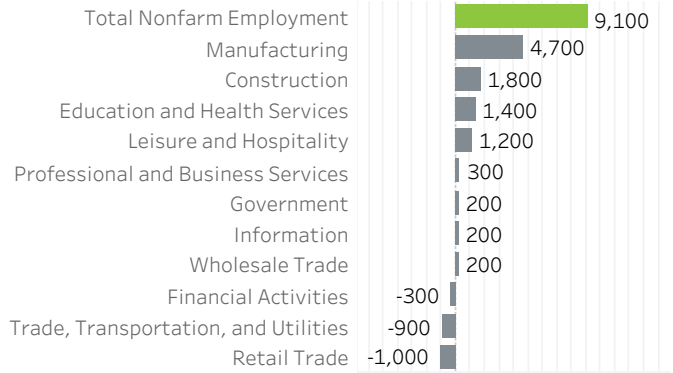

# Washington County Economic Indicators July 2022

**Job Growth Rates by Industry**  
July 2022; change from a year earlier

**Net Job Growth by Industry**  
July 2022; change from a year earlier

**Labor Force Growth**  
July 2022; change from a year earlier, seasonally adjusted

**Historical Job Growth**  
July 2004 to 2022; change from a year earlier

**Unemployment Rate by City**  
July 2022; not seasonally adjusted

**Average Wage by Industry**  
2019

**State & County Unemployment Rates**  
Seasonally adjusted