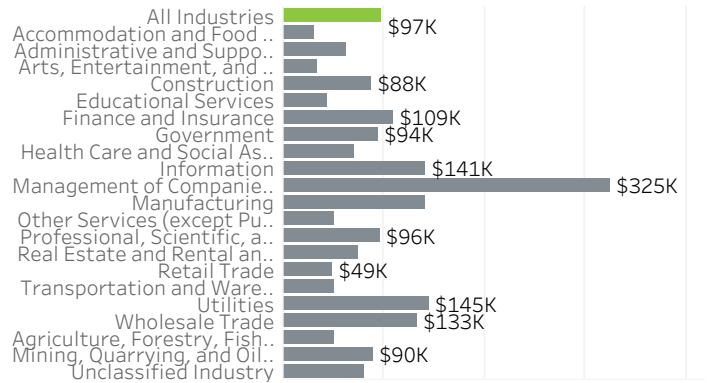

# Washington County Economic Indicators July 2022

**Job Growth Rates by Industry**  
July 2022; change from a year earlier

**Net Job Growth by Industry**  
July 2022; change from a year earlier

**Labor Force Growth**  
July 2022; change from a year earlier, seasonally adjusted

**Historical Job Growth**  
July 2004 to 2022; change from a year earlier

**Unemployment Rate by City**  
July 2022; not seasonally adjusted

**Average Wage by Industry**  
2019

**State & County Unemployment Rates**  
Seasonally adjusted