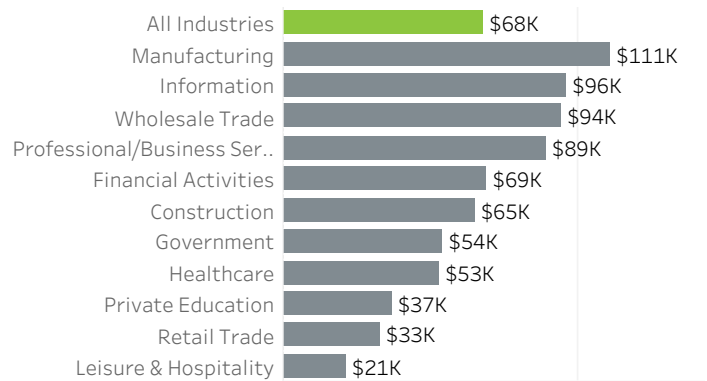

Washington County Economic Indicators - July 2019

Job Growth Rates by Industry
July 2019; change from a year earlier

Net Job Growth by Industry
July 2019; change from a year earlier

Labor Force Growth
July 2019; change from a year earlier, seasonally adjusted

Historical Job Growth
July 2004 to 2019; change from a year earlier

Unemployment Rate by City
July 2019; not seasonally adjusted

Average Wage by Industry
2018

State & County Unemployment Rates
July 2009 to 2019; seasonally adjusted