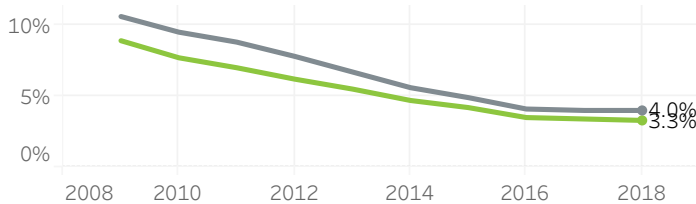

Washington County Economic Indicators - July 2019

Job Growth Rates by Industry
July 2019; change from a year earlier

Net Job Growth by Industry
July 2019; change from a year earlier

Labor Force Growth
July 2019; change from a year earlier, seasonally adjusted

Historical Job Growth
July 2004 to 2019; change from a year earlier

Unemployment Rate by City
July 2019; not seasonally adjusted

Average Wage by Industry
2018

State & County Unemployment Rates
July 2009 to 2019; seasonally adjusted