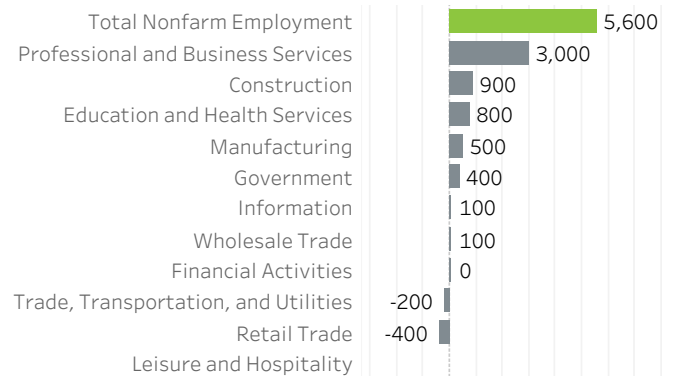

Washington County Economic Indicators - July 2019

Job Growth Rates by Industry
July 2019; change from a year earlier

Net Job Growth by Industry
July 2019; change from a year earlier

Labor Force Growth
July 2019; change from a year earlier, seasonally adjusted