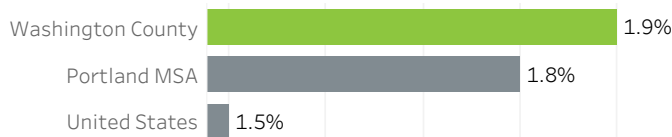

Washington County Economic Indicators - July 2019

Job Growth Rates by Industry
July 2019; change from a year earlier

Net Job Growth by Industry
July 2019; change from a year earlier

Labor Force Growth
July 2019; change from a year earlier, seasonally adjusted