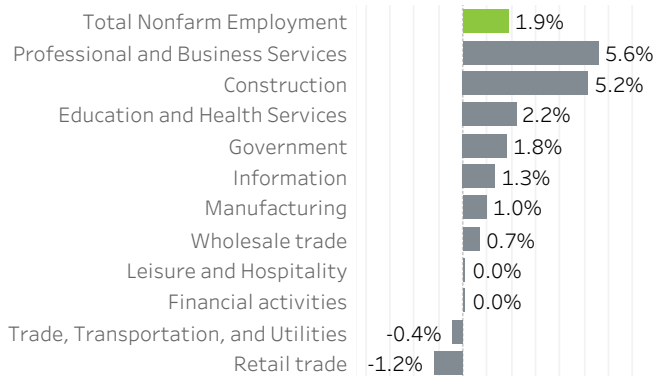

Washington County Economic Indicators - July 2019

Job Growth Rates by Industry
July 2019; change from a year earlier

Net Job Growth by Industry
July 2019; change from a year earlier

Labor Force Growth
July 2019; change from a year earlier, seasonally adjusted