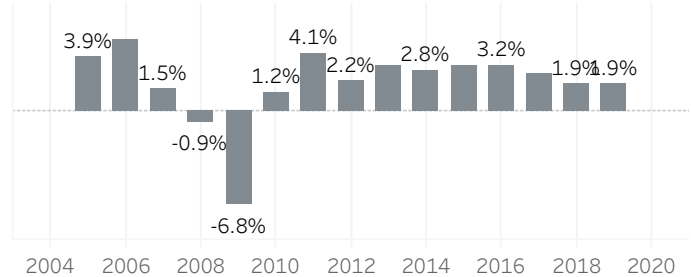

Washington County Economic Indicators - July 2019

Job Growth Rates by Industry
July 2019; change from a year earlier

Net Job Growth by Industry
July 2019; change from a year earlier

Labor Force Growth
July 2019; change from a year earlier, seasonally adjusted

Historical Job Growth
July 2004 to 2019; change from a year earlier

Unemployment Rate by City
July 2019; not seasonally adjusted

Average Wage by Industry
2018

State & County Unemployment Rates
July 2009 to 2019; seasonally adjusted