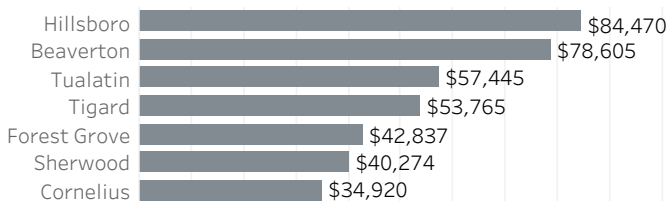

Historical Job Growth
July 2004 to 2019; change from a year earlier

Unemployment Rate by City
July 2019; not seasonally adjusted

Average Wage by Industry
2018

State & County Unemployment Rates
July 2009 to 2019; seasonally adjusted

Median Earnings by City
2017

Real Wage Growth by Industry
2013 to 2018; adjusted for inflation