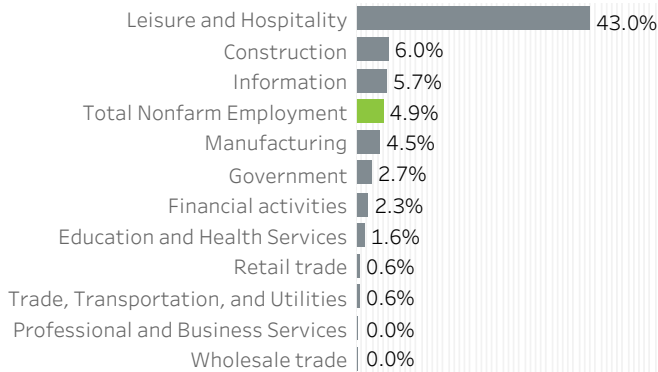

Washington County Economic Indicators - January 2022

Job Growth Rates by Industry

January 2022; change from a year earlier

Net Job Growth by Industry

January 2022; change from a year earlier

Labor Force Growth

January 2022; change from a year earlier, seasonally adjusted

Historical Job Growth

January 2004 to 2022; change from a year earlier

Unemployment Rate by City

January 2022; not seasonally adjusted

Average Wage by Industry