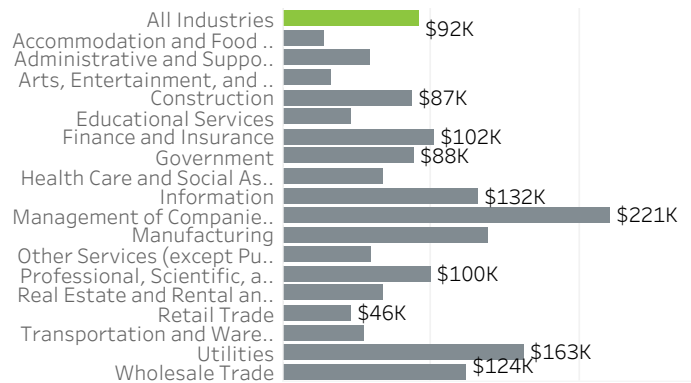

January 2022; change from a year earlier, seasonally adjusted

Historical Job Growth

January 2004 to 2022; change from a year earlier

Unemployment Rate by City

January 2022; not seasonally adjusted

Average Wage by Industry

2019

State & County Unemployment Rates

Seasonally adjusted

Median Earnings by City

2019

Real Wage Growth by Industry

2015 to 2020; adjusted for inflation

Liza Morehead