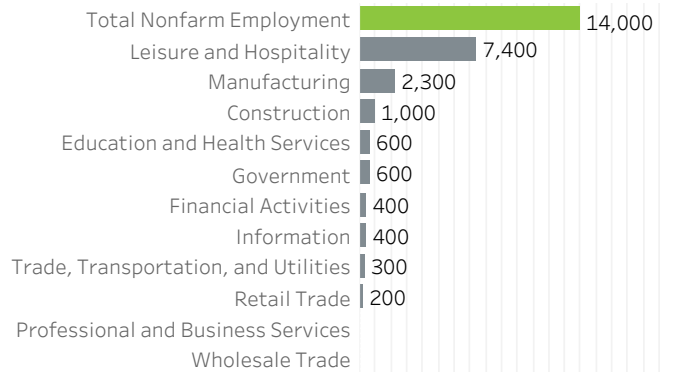

Washington County Economic Indicators - January 2022

Job Growth Rates by Industry

January 2022; change from a year earlier

Net Job Growth by Industry

January 2022; change from a year earlier

Labor Force Growth

January 2022; change from a year earlier, seasonally adjusted

Historical Job Growth

January 2004 to 2022; change from a year earlier

Unemployment Rate by City

January 2022; not seasonally adjusted

Average Wage by Industry