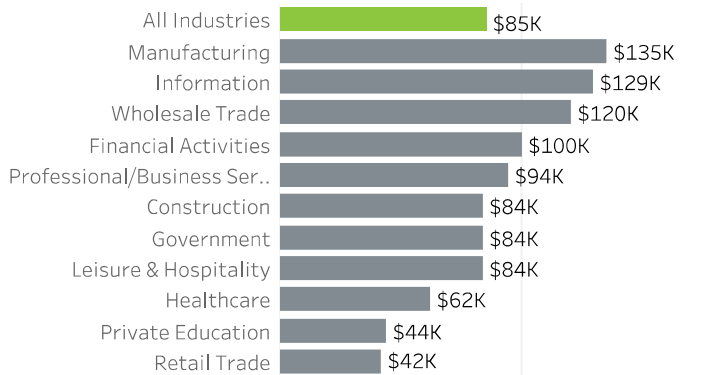

Historical Job Growth

January 2004 to 2020; change from a year earlier

Unemployment Rate by City

January 2021; not seasonally adjusted

Average Wage by Industry

2019

State & County Unemployment Rates

January 2009 to 2020; seasonally adjusted

Median Earnings by City

2018

Real Wage Growth by Industry

2013 to 2018; adjusted for inflation

Liza Morehead
lmorehead@worksystems.org