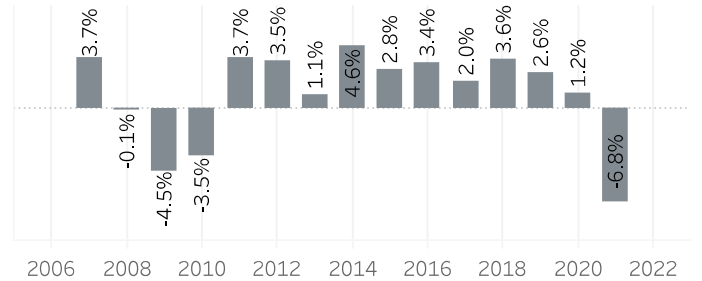

Washington County Economic Indicators - January 2021

Job Growth Rates by Industry

January 2021; change from a year earlier

Net Job Growth by Industry

January 2021; change from a year earlier

January 2021: change from a year earlier, seasonally adjusted

Historical Job Growth

January 2004 to 2020; change from a year earlier

Unemployment Rate by City

January 2021; not seasonally adjusted

Average Wage by Industry

2019

State & County Unemployment Rates

January 2009 to 2020; seasonally adjusted