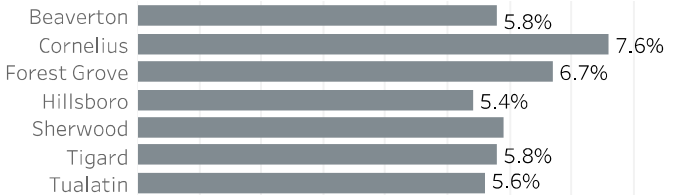

Unemployment Rate by City

January 2021; not seasonally adjusted

Average Wage by Industry

2019