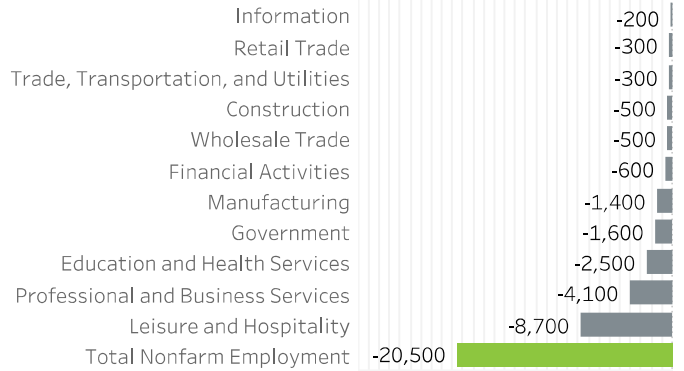

Washington County Economic Indicators - January 2021

Job Growth Rates by Industry

January 2021; change from a year earlier

Net Job Growth by Industry

January 2021; change from a year earlier

January 2021: change from a year earlier, seasonally adjusted