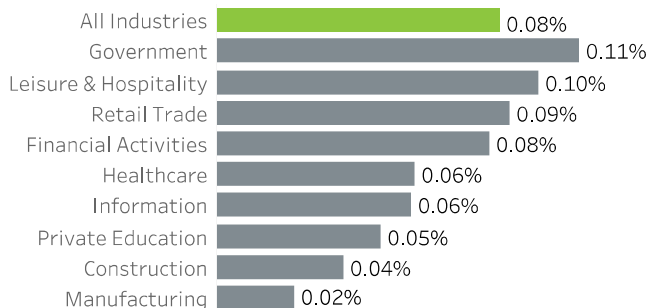

Real Wage Growth by Industry

2013 to 2018; adjusted for inflation

Liza Morehead
lmorehead@worksystems.org