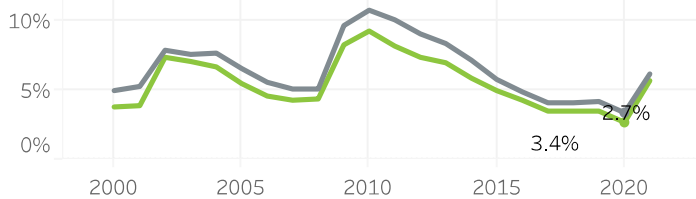

Washington County Economic Indicators - January 2021

Job Growth Rates by Industry

January 2021; change from a year earlier

Net Job Growth by Industry

January 2021; change from a year earlier

January 2021: change from a year earlier, seasonally adjusted

Historical Job Growth

January 2004 to 2020; change from a year earlier

Unemployment Rate by City

January 2021; not seasonally adjusted

Average Wage by Industry

2019

State & County Unemployment Rates

January 2009 to 2020; seasonally adjusted