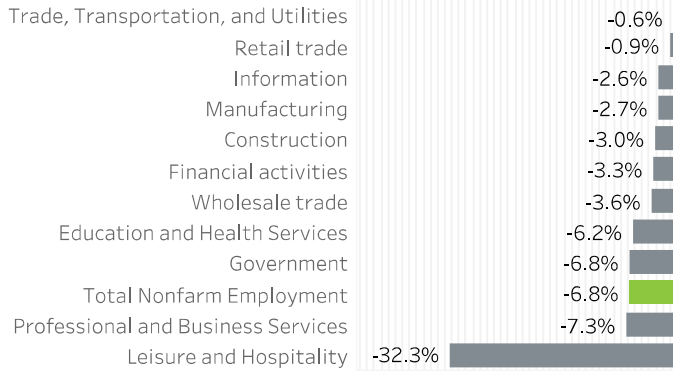

Washington County Economic Indicators - January 2021

Job Growth Rates by Industry

January 2021; change from a year earlier

Net Job Growth by Industry

January 2021; change from a year earlier

January 2021: change from a year earlier, seasonally adjusted