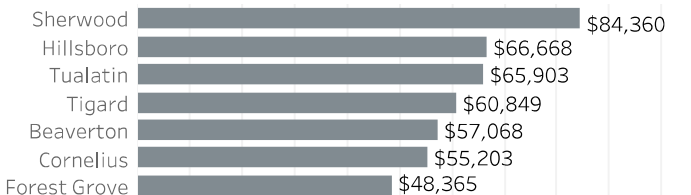

Washington County Economic Indicators - January 2021

Job Growth Rates by Industry

January 2021; change from a year earlier

Net Job Growth by Industry

January 2021; change from a year earlier

January 2021: change from a year earlier, seasonally adjusted

Historical Job Growth

January 2004 to 2020; change from a year earlier

Unemployment Rate by City

January 2021; not seasonally adjusted

Average Wage by Industry

2019

State & County Unemployment Rates

January 2009 to 2020; seasonally adjusted

Median Earnings by City

2018

Real Wage Growth by Industry

2013 to 2018; adjusted for inflation

Liza Morehead
lmorehead@worksystems.org