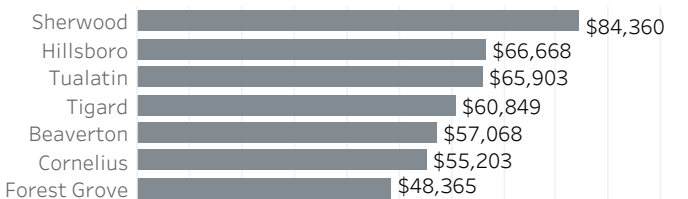

Historical Job Growth
January 2004 to 2020; change from a year earlier

Unemployment Rate by City
January 2020; not seasonally adjusted

Average Wage by Industry
2018

State & County Unemployment Rates
January 2009 to 2020; seasonally adjusted

Median Earnings by City
2018

Real Wage Growth by Industry
2013 to 2018; adjusted for inflation