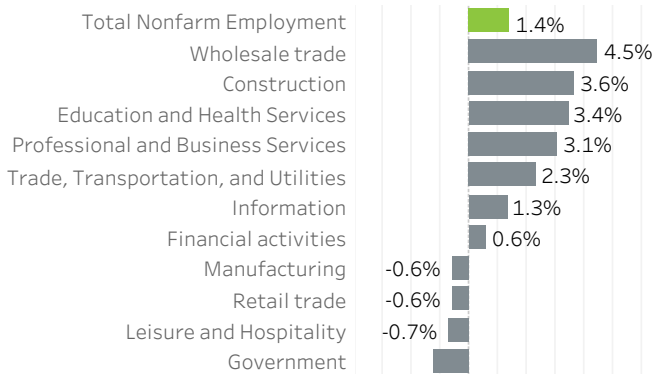

Washington County Economic Indicators - January 2020

Job Growth Rates by Industry
January 2020; change from a year earlier

Net Job Growth by Industry
January 2020; change from a year earlier

Labor Force Growth
January 2020; change from a year earlier, seasonally adjusted