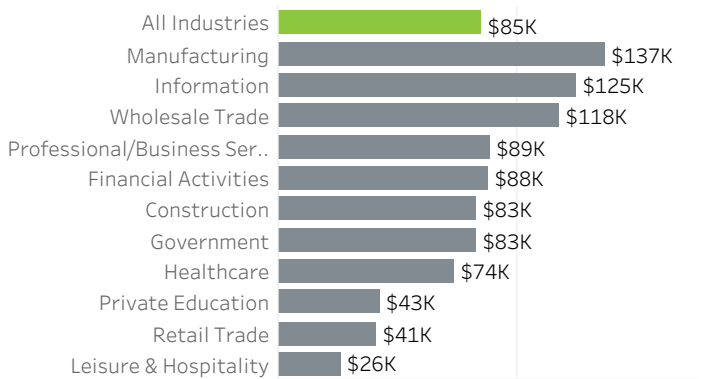

Average Wage by Industry
2018