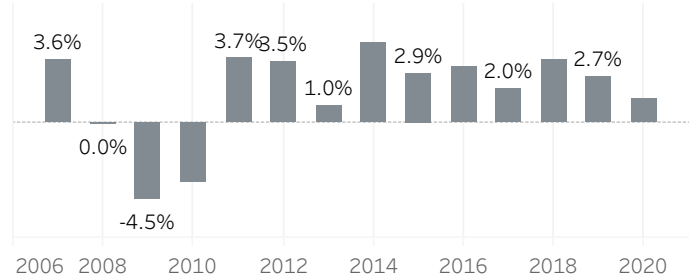

Washington County Economic Indicators - January 2020

Job Growth Rates by Industry
January 2020; change from a year earlier

Net Job Growth by Industry
January 2020; change from a year earlier

Labor Force Growth
January 2020; change from a year earlier, seasonally adjusted

Historical Job Growth
January 2004 to 2020; change from a year earlier

Unemployment Rate by City
January 2020; not seasonally adjusted

Average Wage by Industry
2018

State & County Unemployment Rates
January 2009 to 2020; seasonally adjusted