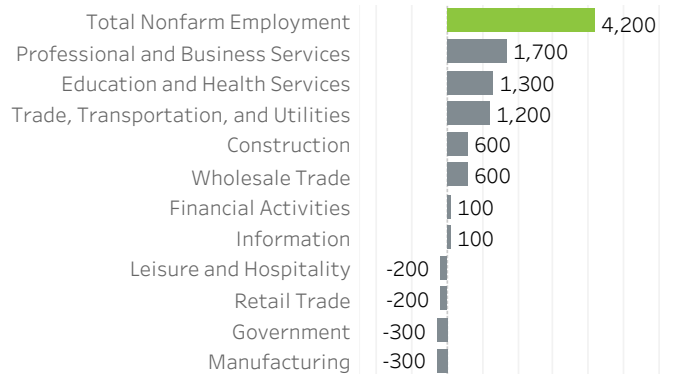

Washington County Economic Indicators - January 2020

Job Growth Rates by Industry
January 2020; change from a year earlier

Net Job Growth by Industry
January 2020; change from a year earlier

Labor Force Growth
January 2020; change from a year earlier, seasonally adjusted