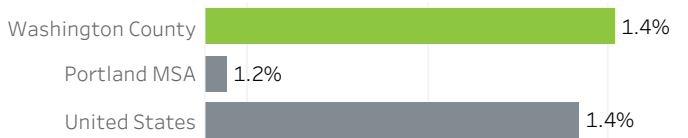

Washington County Economic Indicators - January 2020

Job Growth Rates by Industry
January 2020; change from a year earlier

Net Job Growth by Industry
January 2020; change from a year earlier

Labor Force Growth
January 2020; change from a year earlier, seasonally adjusted