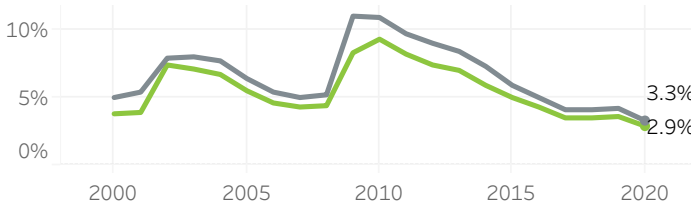

Washington County Economic Indicators - January 2020

Job Growth Rates by Industry
January 2020; change from a year earlier

Net Job Growth by Industry
January 2020; change from a year earlier

Labor Force Growth
January 2020; change from a year earlier, seasonally adjusted

Historical Job Growth
January 2004 to 2020; change from a year earlier

Unemployment Rate by City
January 2020; not seasonally adjusted

Average Wage by Industry
2018

State & County Unemployment Rates
January 2009 to 2020; seasonally adjusted