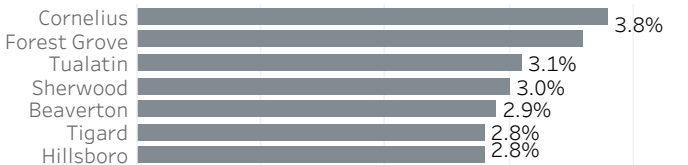

Unemployment Rate by City
January 2020; not seasonally adjusted