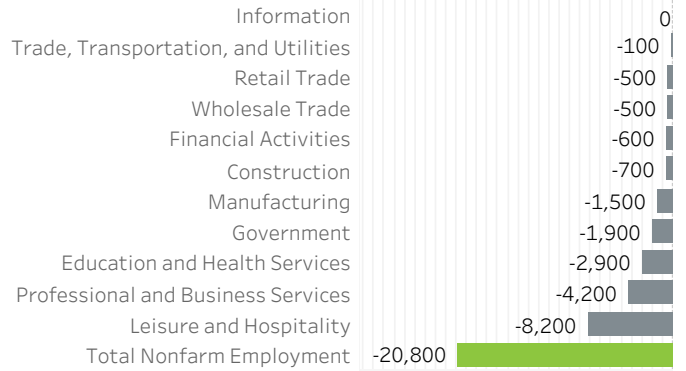

# Washington County Economic Indicators - February 2021

## Job Growth Rates by Industry

February 2021; change from a year earlier

## Net Job Growth by Industry

February 2021; change from a year earlier

February 2021: change from a year earlier, seasonally adjusted