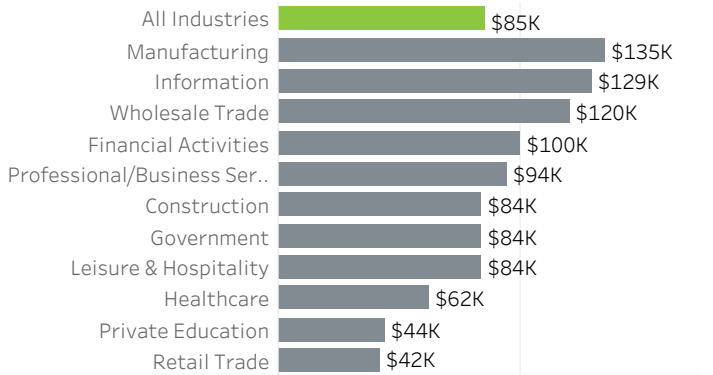

Washington County Economic Indicators - February 2021

Job Growth Rates by Industry

February 2021; change from a year earlier

Net Job Growth by Industry

February 2021; change from a year earlier

February 2021: change from a year earlier, seasonally adjusted

Historical Job Growth

February 2004 to 2020; change from a year earlier

Unemployment Rate by City

February 2021; not seasonally adjusted

Average Wage by Industry

2019

State & County Unemployment Rates

February 2009 to 2020; seasonally adjusted

Median Earnings by City

2018

Real Wage Growth by Industry

2013 to 2018; adjusted for inflation

Liza Morehead
lmorehead@worksystems.org