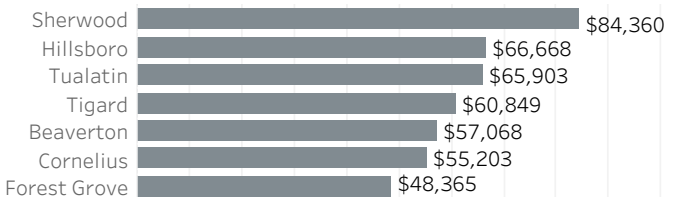

Washington County Economic Indicators - February 2021

Job Growth Rates by Industry

February 2021; change from a year earlier

Net Job Growth by Industry

February 2021; change from a year earlier

February 2021: change from a year earlier, seasonally adjusted

Historical Job Growth

February 2004 to 2020; change from a year earlier

Unemployment Rate by City

February 2021; not seasonally adjusted

Average Wage by Industry

2019

State & County Unemployment Rates

February 2009 to 2020; seasonally adjusted

Median Earnings by City

2018

Real Wage Growth by Industry

2013 to 2018; adjusted for inflation

Liza Morehead
lmorehead@worksystems.org