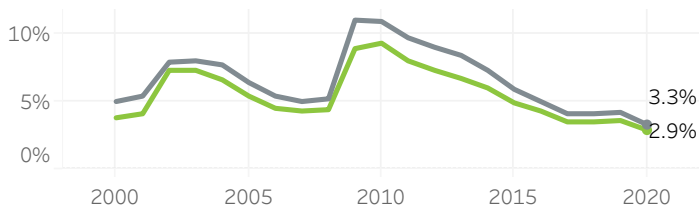

State & County Unemployment Rates

February 2009 to 2020; seasonally adjusted