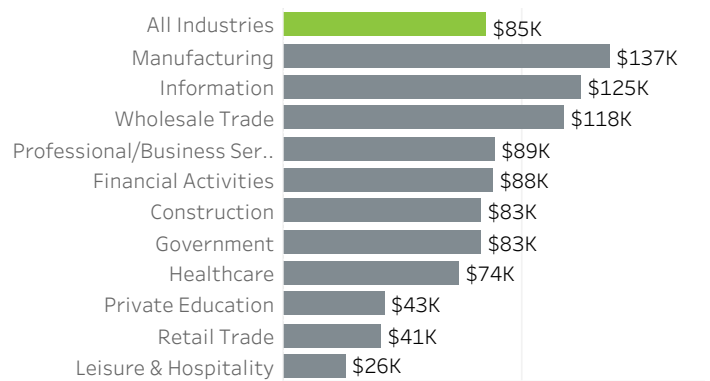

Average Wage by Industry

2018