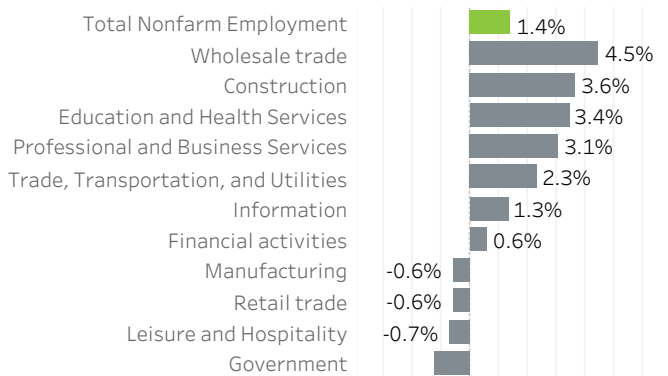

Washington County Economic Indicators - February 2020

Job Growth Rates by Industry

February 2020; change from a year earlier

Net Job Growth by Industry

February 2020; change from a year earlier

Labor Force Growth