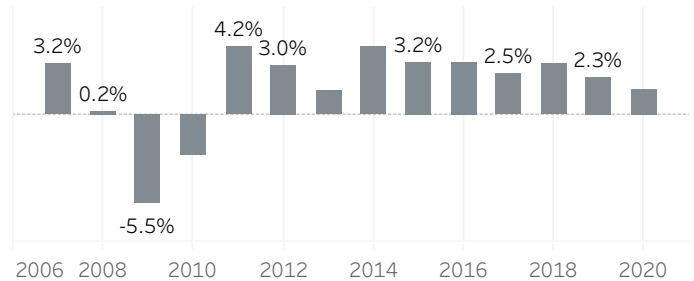

Washington County Economic Indicators - February 2020

Job Growth Rates by Industry

February 2020; change from a year earlier

Net Job Growth by Industry

February 2020; change from a year earlier

Labor Force Growth

February 2020; change from a year earlier, seasonally adjusted

Historical Job Growth

February 2004 to 2020; change from a year earlier

Unemployment Rate by City

February 2020; not seasonally adjusted

Average Wage by Industry