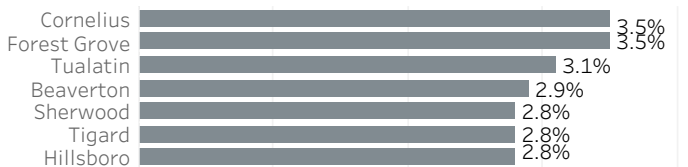

February 2020; change from a year earlier, seasonally adjusted

Historical Job Growth

February 2004 to 2020; change from a year earlier

Unemployment Rate by City

February 2020; not seasonally adjusted

Average Wage by Industry