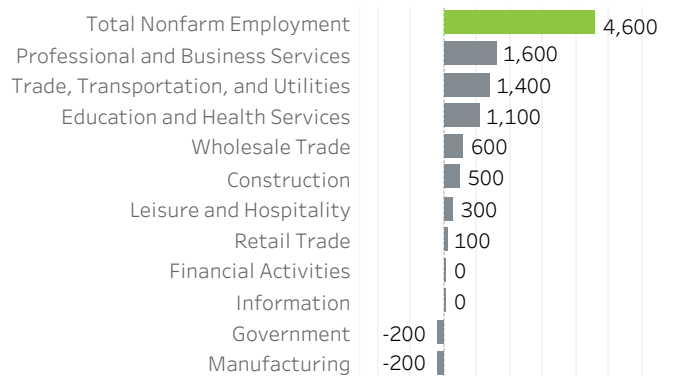

Washington County Economic Indicators - February 2020

Job Growth Rates by Industry

February 2020; change from a year earlier

Net Job Growth by Industry

February 2020; change from a year earlier

Labor Force Growth