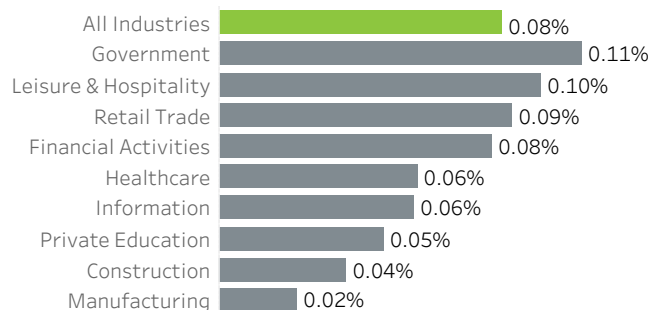

Real Wage Growth by Industry

2013 to 2018; adjusted for inflation

Liza Morehead
lmorehead@worksystems.org