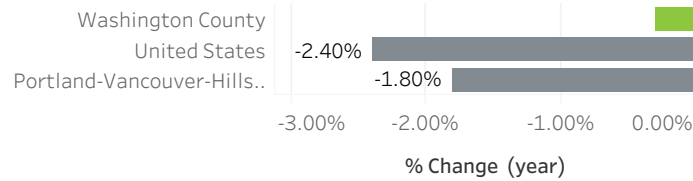

Washington County Economic Indicators - December 2020

Job Growth Rates by Industry

December 2020; change from a year earlier

Net Job Growth by Industry

December 2020; change from a year earlier

December 2020: change from a year earlier, seasonally adjusted