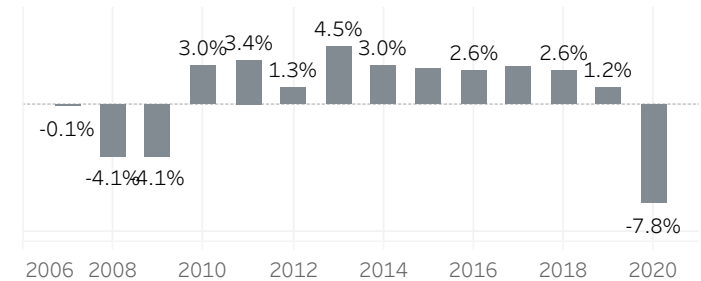

Washington County Economic Indicators - December 2020

Job Growth Rates by Industry

December 2020; change from a year earlier

Net Job Growth by Industry

December 2020; change from a year earlier

December 2020: change from a year earlier, seasonally adjusted

Historical Job Growth

December 2004 to 2020; change from a year earlier

Unemployment Rate by City

December 2020; not seasonally adjusted

Average Wage by Industry

2019

State & County Unemployment Rates

December 2009 to 2020; seasonally adjusted