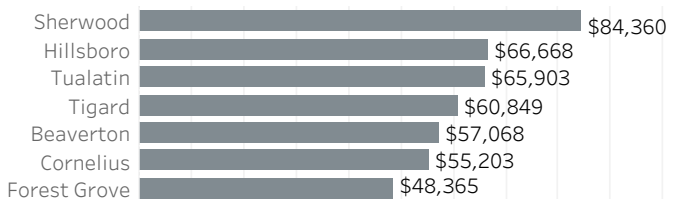

Washington County Economic Indicators - December 2020

Job Growth Rates by Industry

December 2020; change from a year earlier

Net Job Growth by Industry

December 2020; change from a year earlier

December 2020: change from a year earlier, seasonally adjusted

Historical Job Growth

December 2004 to 2020; change from a year earlier

Unemployment Rate by City

December 2020; not seasonally adjusted

Average Wage by Industry

2019

State & County Unemployment Rates

December 2009 to 2020; seasonally adjusted

Median Earnings by City

2018

Real Wage Growth by Industry

2013 to 2018; adjusted for inflation

Liza Morehead
lmorehead@worksystems.org