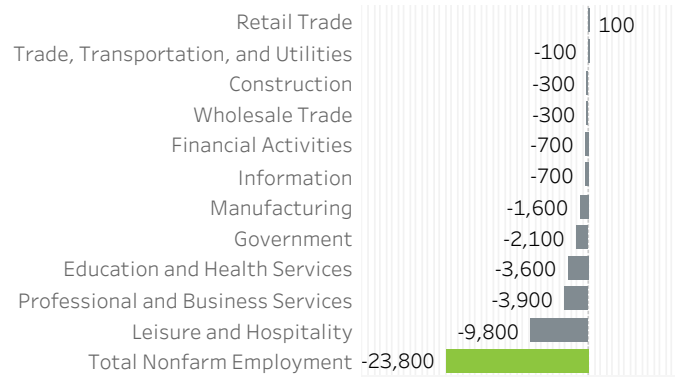

Washington County Economic Indicators - December 2020

Job Growth Rates by Industry

December 2020; change from a year earlier

Net Job Growth by Industry

December 2020; change from a year earlier

December 2020: change from a year earlier, seasonally adjusted