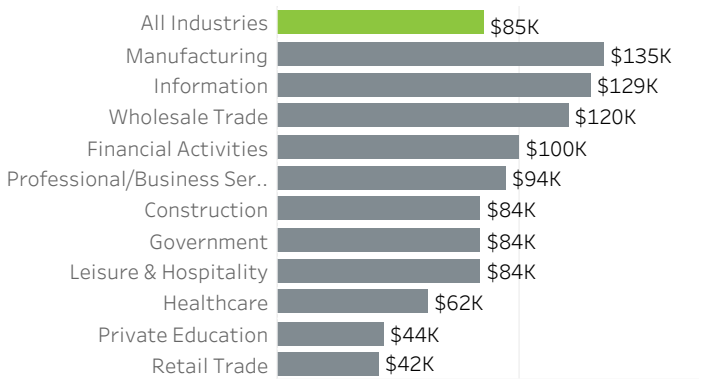

Historical Job Growth

December 2004 to 2020; change from a year earlier

Unemployment Rate by City

December 2020; not seasonally adjusted

Average Wage by Industry

2019

State & County Unemployment Rates

December 2009 to 2020; seasonally adjusted

Median Earnings by City

2018

Real Wage Growth by Industry

2013 to 2018; adjusted for inflation

Liza Morehead
lmorehead@worksystems.org