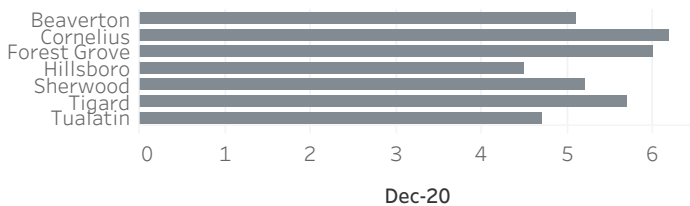

Washington County Economic Indicators - December 2020

Job Growth Rates by Industry

December 2020; change from a year earlier

Net Job Growth by Industry

December 2020; change from a year earlier

December 2020: change from a year earlier, seasonally adjusted

Historical Job Growth

December 2004 to 2020; change from a year earlier

Unemployment Rate by City

December 2020; not seasonally adjusted

Average Wage by Industry

2019

State & County Unemployment Rates

December 2009 to 2020; seasonally adjusted