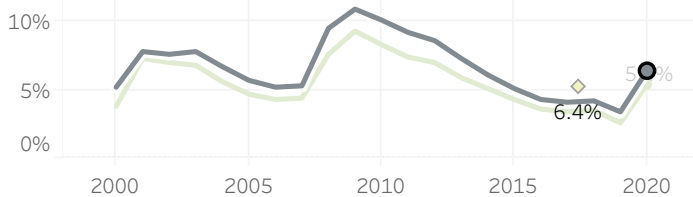

Washington County Economic Indicators - December 2020

Job Growth Rates by Industry

December 2020; change from a year earlier

Net Job Growth by Industry

December 2020; change from a year earlier

December 2020: change from a year earlier, seasonally adjusted

Historical Job Growth

December 2004 to 2020; change from a year earlier

Unemployment Rate by City

December 2020; not seasonally adjusted

Average Wage by Industry

2019

State & County Unemployment Rates

December 2009 to 2020; seasonally adjusted