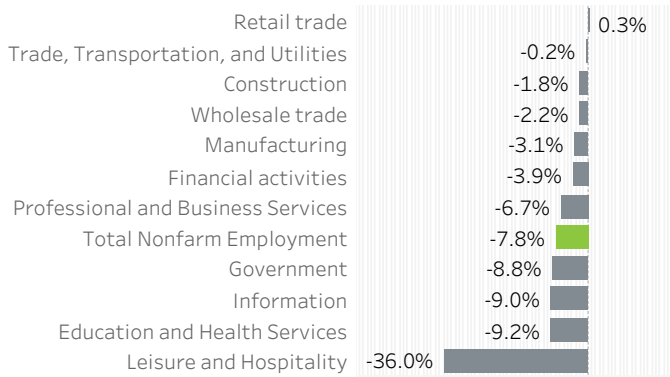

Washington County Economic Indicators - December 2020

Job Growth Rates by Industry

December 2020; change from a year earlier

Net Job Growth by Industry

December 2020; change from a year earlier

December 2020: change from a year earlier, seasonally adjusted