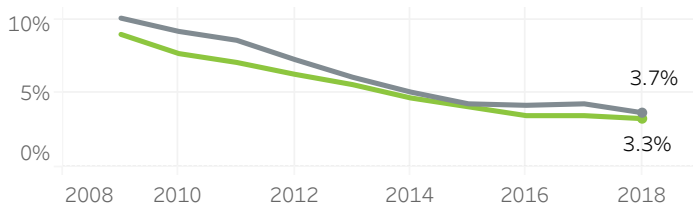

State & County Unemployment Rates

December 2009 to 2019; seasonally adjusted