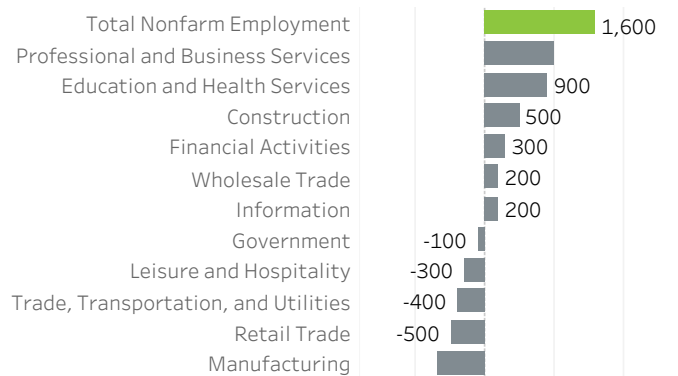

Washington County Economic Indicators - December 2019

Job Growth Rates by Industry

December 2019; change from a year earlier

Net Job Growth by Industry

December 2019; change from a year earlier

Labor Force Growth

December 2019; change from a year earlier, seasonally adjusted

Historical Job Growth

December 2004 to 2019; change from a year earlier

Unemployment Rate by City

December 2019; not seasonally adjusted

Average Wage by Industry