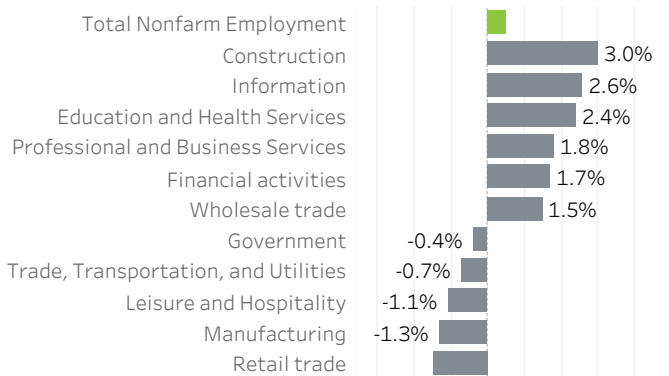

Washington County Economic Indicators - December 2019

Job Growth Rates by Industry

December 2019; change from a year earlier

Net Job Growth by Industry

December 2019; change from a year earlier

Labor Force Growth

December 2019; change from a year earlier, seasonally adjusted

Historical Job Growth

December 2004 to 2019; change from a year earlier

Unemployment Rate by City

December 2019; not seasonally adjusted

Average Wage by Industry