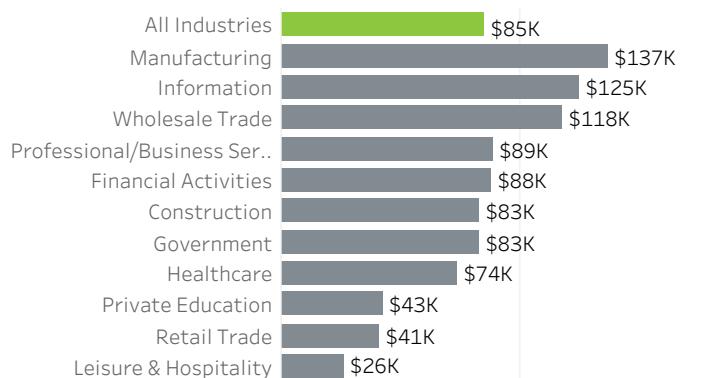

Average Wage by Industry

2018