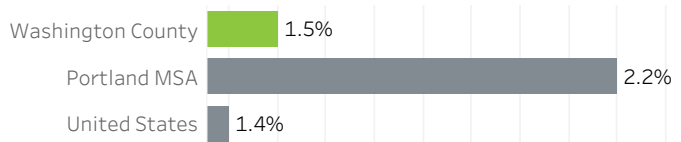

Labor Force Growth

August 2019; change from a year earlier, seasonally adjusted