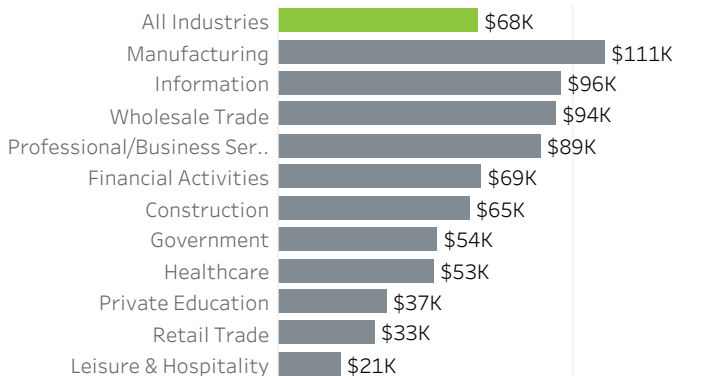

Average Wage by Industry

2018