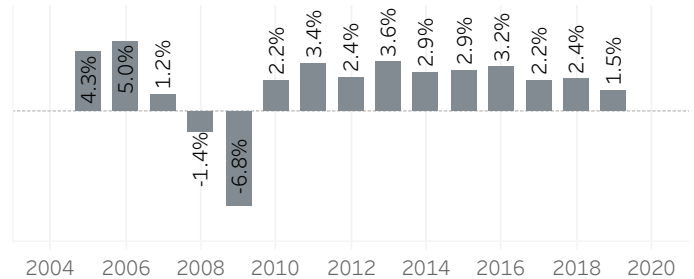

Washington County Economic Indicators - August 2019

Job Growth Rates by Industry

August 2019; change from a year earlier

Net Job Growth by Industry

August 2019; change from a year earlier

Labor Force Growth

August 2019; change from a year earlier, seasonally adjusted

Historical Job Growth

August 2004 to 2019; change from a year earlier

Unemployment Rate by City

August 2019; not seasonally adjusted

Average Wage by Industry