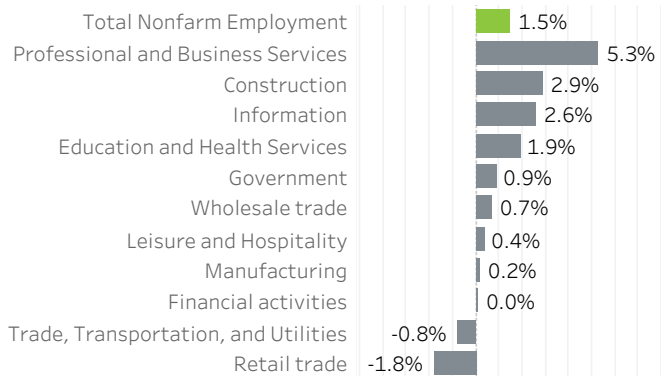

Washington County Economic Indicators - August 2019

Job Growth Rates by Industry

August 2019; change from a year earlier

Net Job Growth by Industry

August 2019; change from a year earlier

Labor Force Growth