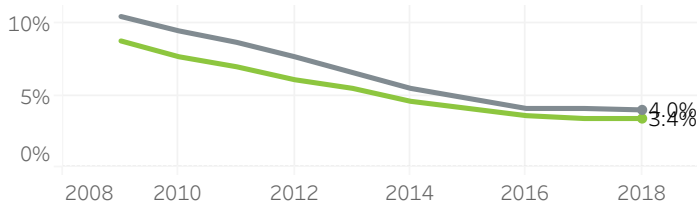

State & County Unemployment Rates

August 2009 to 2019; seasonally adjusted