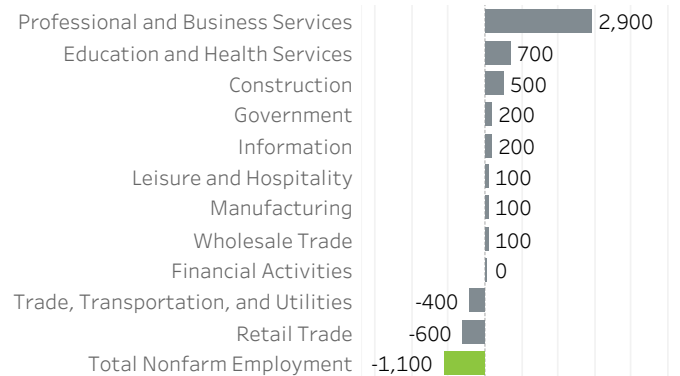

Washington County Economic Indicators - August 2019

Job Growth Rates by Industry

August 2019; change from a year earlier

Net Job Growth by Industry

August 2019; change from a year earlier

Labor Force Growth