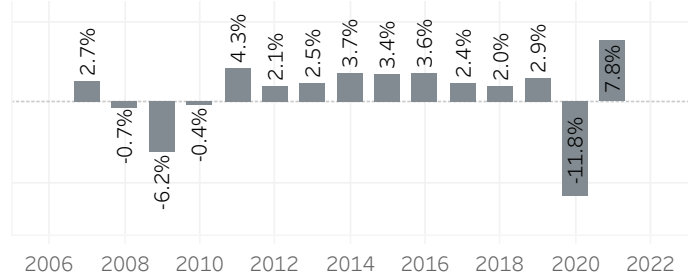

Washington County Economic Indicators - April 2021

Job Growth Rates by Industry
April 2021; change from a year earlier

Net Job Growth by Industry
April 2021; change from a year earlier

Labor Force Growth
April 2021: change from a year earlier, seasonally adjusted

Historical Job Growth
April 2004 to 2021; change from a year earlier

Unemployment Rate by City
April 2021; not seasonally adjusted

Average Wage by Industry
2019

State & County Unemployment Rates
April 2020 to 2021; seasonally adjusted