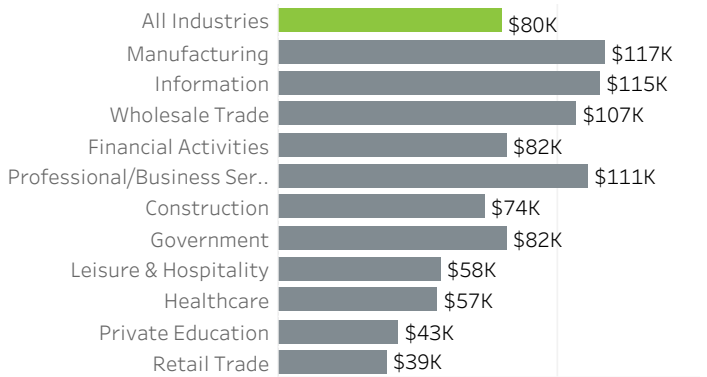

Washington County Economic Indicators - April 2021

Job Growth Rates by Industry
April 2021; change from a year earlier

Net Job Growth by Industry
April 2021; change from a year earlier

Labor Force Growth
April 2021: change from a year earlier, seasonally adjusted

Historical Job Growth
April 2004 to 2021; change from a year earlier

Unemployment Rate by City
April 2021; not seasonally adjusted

Average Wage by Industry
2019

State & County Unemployment Rates
April 2020 to 2021; seasonally adjusted