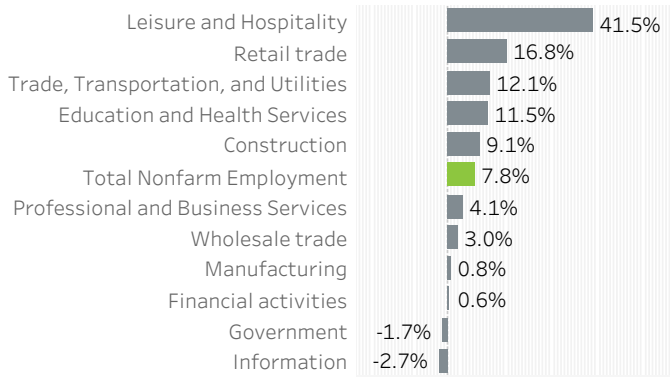

Washington County Economic Indicators - April 2021

Job Growth Rates by Industry
April 2021; change from a year earlier

Net Job Growth by Industry
April 2021; change from a year earlier

Labor Force Growth
April 2021: change from a year earlier, seasonally adjusted