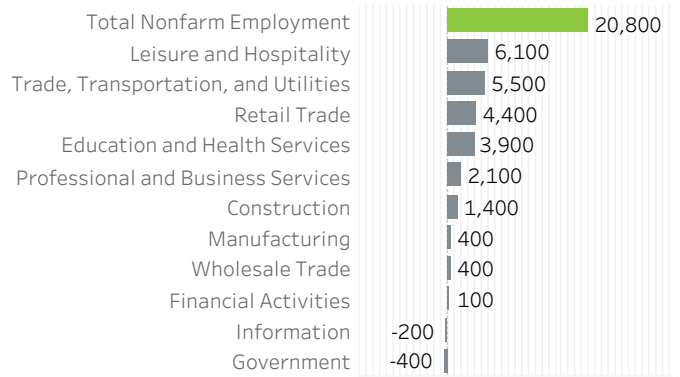

Washington County Economic Indicators - April 2021

Job Growth Rates by Industry
April 2021; change from a year earlier

Net Job Growth by Industry
April 2021; change from a year earlier

Labor Force Growth
April 2021: change from a year earlier, seasonally adjusted