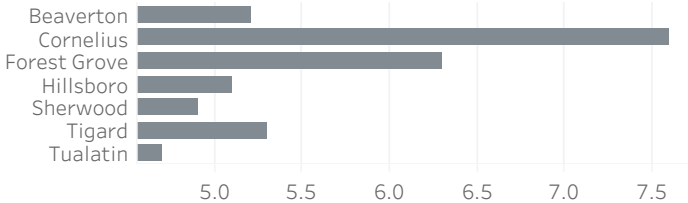

Washington County Economic Indicators - April 2021

Job Growth Rates by Industry
April 2021; change from a year earlier

Net Job Growth by Industry
April 2021; change from a year earlier

Labor Force Growth
April 2021: change from a year earlier, seasonally adjusted

Historical Job Growth
April 2004 to 2021; change from a year earlier

Unemployment Rate by City
April 2021; not seasonally adjusted

Average Wage by Industry
2019

State & County Unemployment Rates
April 2020 to 2021; seasonally adjusted