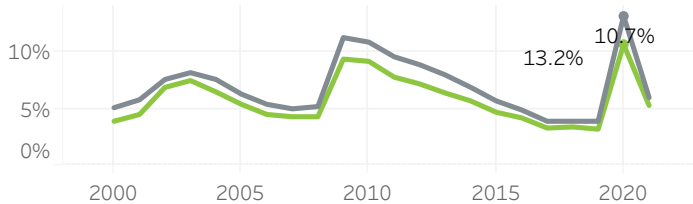

Washington County Economic Indicators - April 2021

Job Growth Rates by Industry
April 2021; change from a year earlier

Net Job Growth by Industry
April 2021; change from a year earlier

Labor Force Growth
April 2021: change from a year earlier, seasonally adjusted

Historical Job Growth
April 2004 to 2021; change from a year earlier

Unemployment Rate by City
April 2021; not seasonally adjusted

Average Wage by Industry
2019

State & County Unemployment Rates
April 2020 to 2021; seasonally adjusted