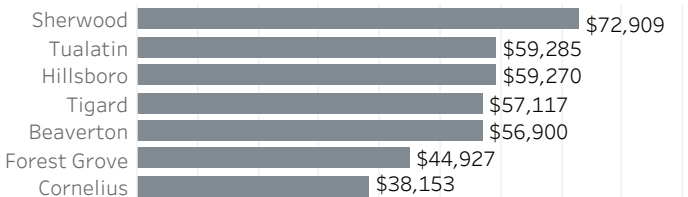

Median Earnings by City
2019