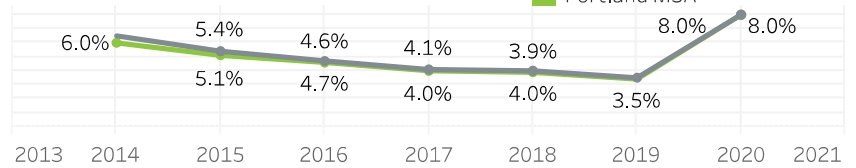

Portland Metro Economic Indicators - September 2020

Employment Growth - US Metros

September 2019 - September 2020: 50 Largest MSAs

Job Growth by Industry

September 2020: year-over-year

Net Job Growth by Industry

September 2020: year-over-year

Unemployment Rate

September 2014 - September 2020: seasonally adjusted

Labor Force Growth

September 2020: year-over-year, seasonally adjusted

Average Wage by Occupation

Portland MSA, September 2019