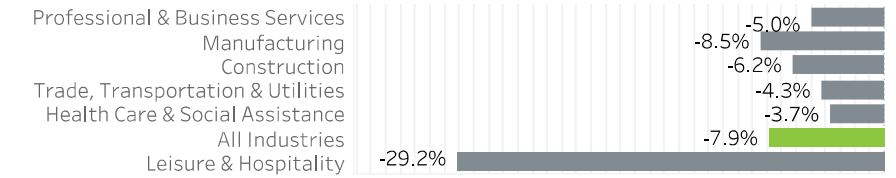

Portland Metro Economic Indicators - September 2020

Employment Growth - US Metros

September 2019 - September 2020: 50 Largest MSAs

Job Growth by Industry

September 2020: year-over-year

Net Job Growth by Industry