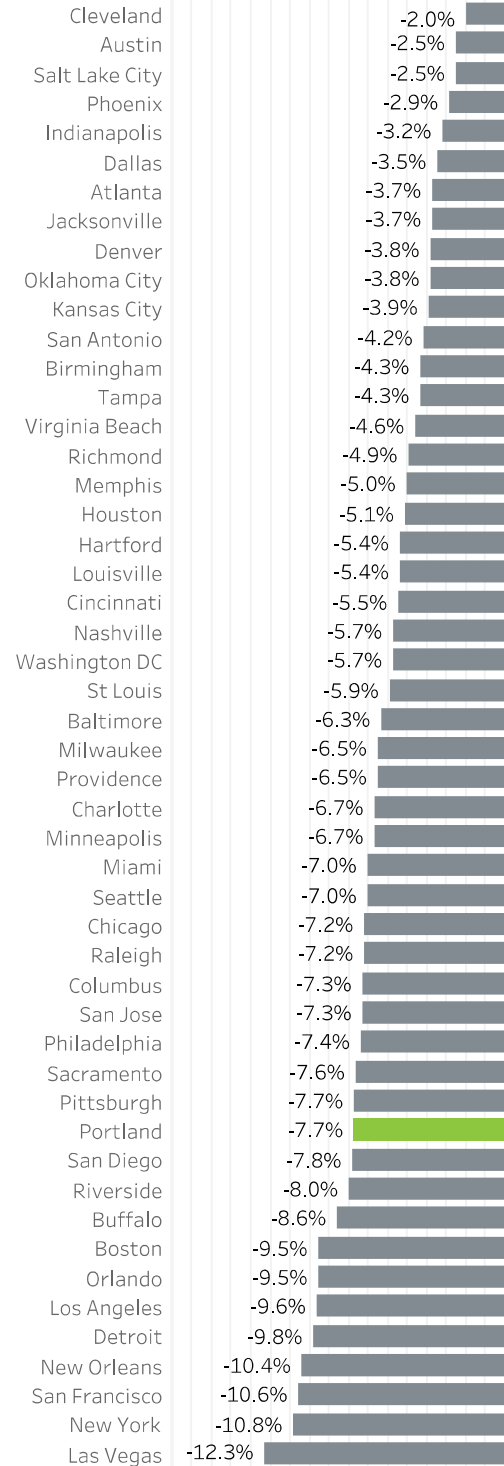

Portland Metro Economic Indicators - September 2020

Employment Growth - US Metros

September 2019 - September 2020: 50 Largest MSAs

Job Growth by Industry

September 2020: year-over-year

Net Job Growth by Industry

September 2020: year-over-year

Unemployment Rate

September 2014 - September 2020: seasonally adjusted

Labor Force Growth

September 2020: year-over-year, seasonally adjusted

Average Wage by Occupation

Portland MSA, September 2019