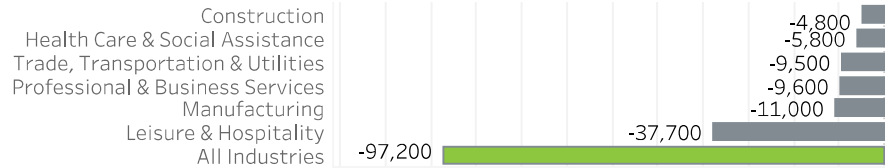

September 2020: year-over-year

Unemployment Rate

September 2014 - September 2020: seasonally adjusted

Labor Force Growth

September 2020: year-over-year, seasonally adjusted

Average Wage by Occupation

Portland MSA, September 2019