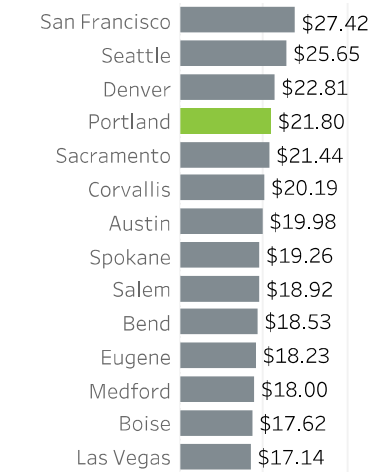

Median Wage by Metro Area

September 2019

Have questions? Email me! Liza Morehead Imorehead@worksystems.org