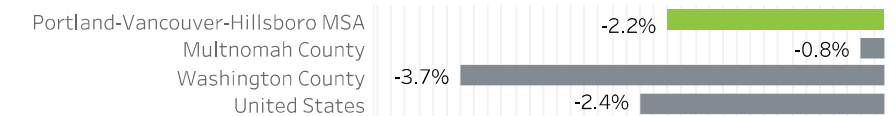

September 2020: year-over-year

Unemployment Rate

September 2014 - September 2020: seasonally adjusted

Labor Force Growth

September 2020: year-over-year, seasonally adjusted

Average Wage by Occupation

Portland MSA, September 2019