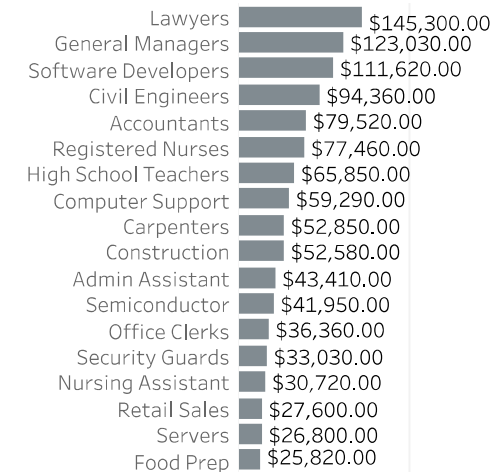

September 2020: year-over-year

Unemployment Rate

September 2014 - September 2020: seasonally adjusted

Labor Force Growth

September 2020: year-over-year, seasonally adjusted

Average Wage by Occupation

Portland MSA, September 2019