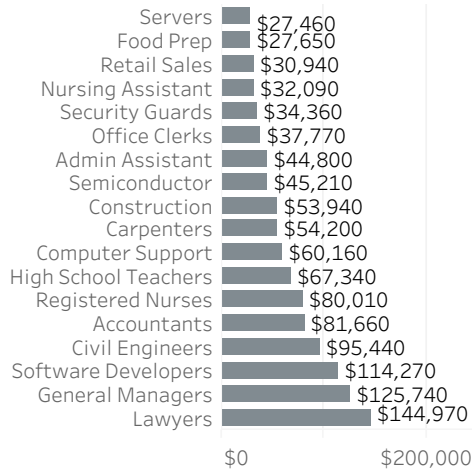

October 2021: year-over-year

Unemployment Rate

October 2014 - October 2021: seasonally adjusted

Labor Force Growth

October 2021: year-over-year, seasonally adjusted

Average Wage by Occupation

Portland MSA, May 2020