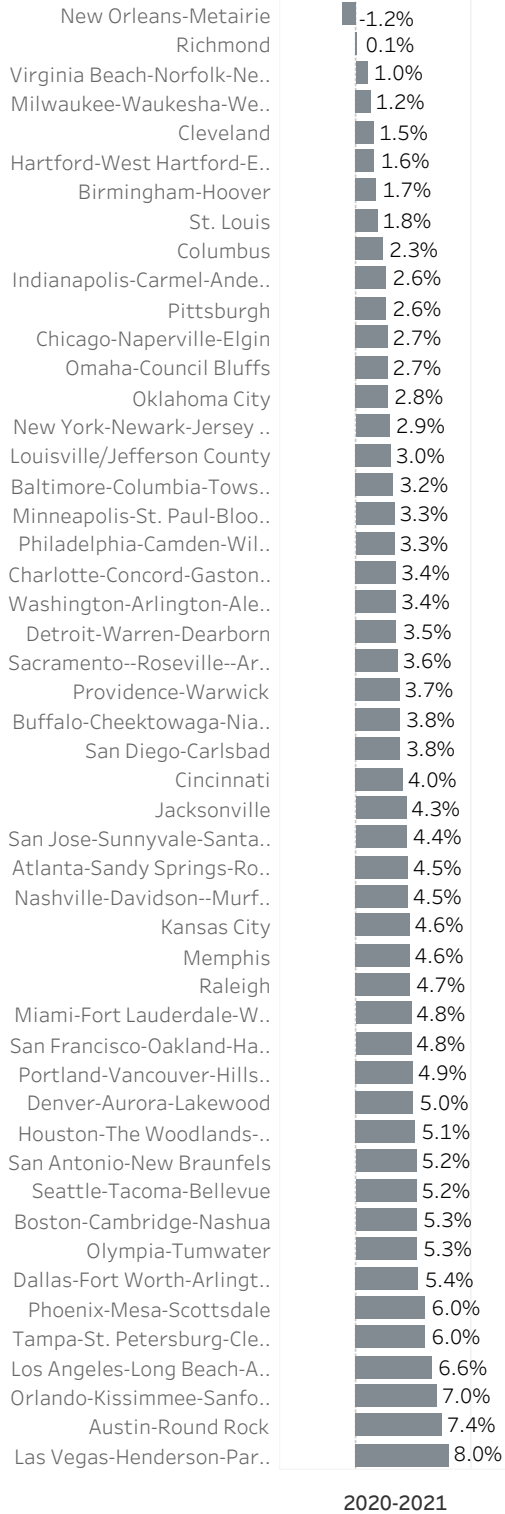

Portland Metro Economic Indicators - October 2021

Employment Growth - US Metros

September 2020 - September 2021: 50 Largest MSAs

2020-2021

Job Growth by Industry

October 2021: year-over-year

Net Job Growth by Industry

October 2021: year-over-year

Unemployment Rate

October 2014 - October 2021: seasonally adjusted

Labor Force Growth

October 2021: year-over-year, seasonally adjusted

Average Wage by Occupation

Portland MSA, May 2020