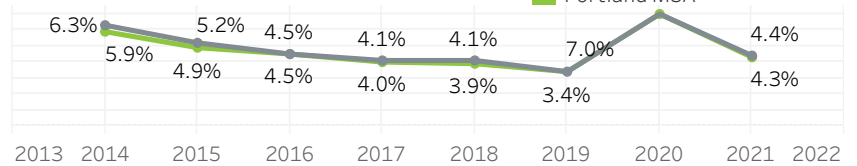

Portland Metro Economic Indicators - October 2021

Employment Growth - US Metros

September 2020 - September 2021: 50 Largest MSAs

2020-2021

Job Growth by Industry

October 2021: year-over-year

Net Job Growth by Industry

October 2021: year-over-year

Unemployment Rate

October 2014 - October 2021: seasonally adjusted

Labor Force Growth

October 2021: year-over-year, seasonally adjusted

Average Wage by Occupation

Portland MSA, May 2020