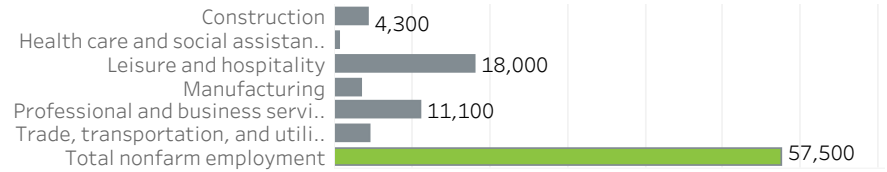

Portland Metro Economic Indicators - October 2021

Employment Growth - US Metros

September 2020 - September 2021: 50 Largest MSAs

2020-2021

Job Growth by Industry

October 2021: year-over-year

Net Job Growth by Industry

October 2021: year-over-year

Unemployment Rate

October 2014 - October 2021: seasonally adjusted

Labor Force Growth

October 2021: year-over-year, seasonally adjusted

Average Wage by Occupation

Portland MSA, May 2020