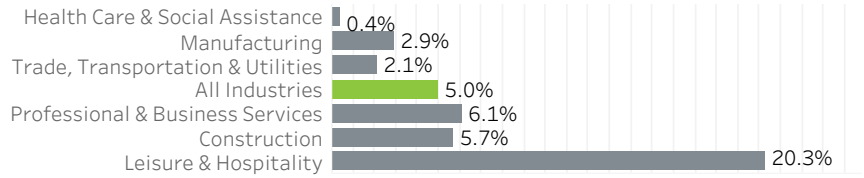

Portland Metro Economic Indicators - October 2021

Employment Growth - US Metros

September 2020 - September 2021: 50 Largest MSAs

2020-2021

Job Growth by Industry

October 2021: year-over-year

Net Job Growth by Industry