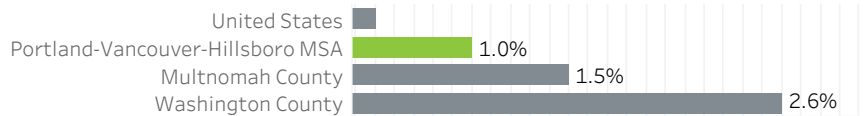

October 2021: year-over-year

Unemployment Rate

October 2014 - October 2021: seasonally adjusted

Labor Force Growth

October 2021: year-over-year, seasonally adjusted

Average Wage by Occupation

Portland MSA, May 2020