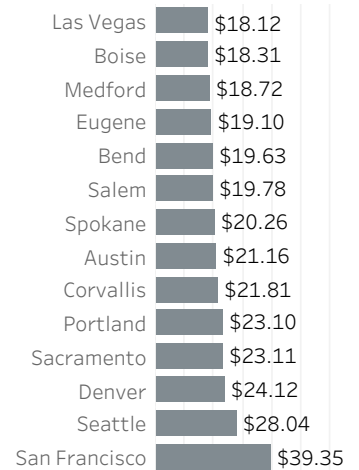

Median Wage by Metro Area

May 2020

Have questions? Email me! Liza Morehead lmorehead@worksystems.org