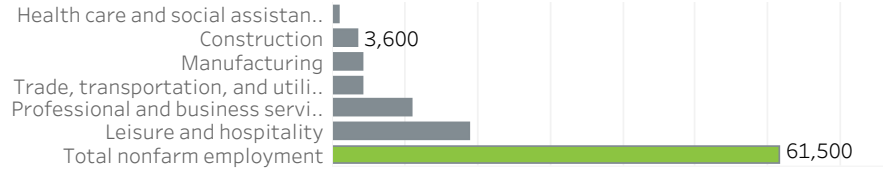

Portland Metro Economic Indicators - November 2021

Employment Growth - US Metros

November 2020 - November 2021: 50 Largest MSAs

Job Growth by Industry

November 2021: year-over-year

Net Job Growth by Industry

November 2021: year-over-year

Unemployment Rate

November 2014 - October 2021: seasonally adjusted

Labor Force Growth

November 2021: year-over-year, seasonally adjusted

Average Wage by Occupation

Portland MSA, May 2020