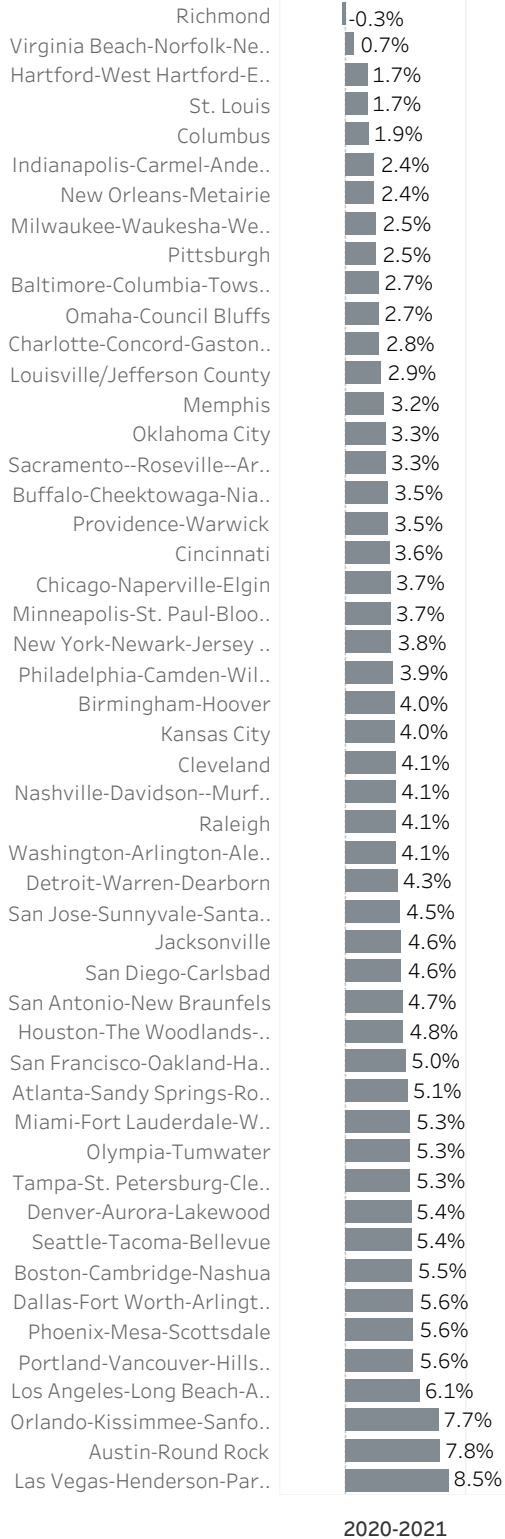

Portland Metro Economic Indicators - November 2021

Employment Growth - US Metros

November 2020 - November 2021: 50 Largest MSAs

Job Growth by Industry

November 2021: year-over-year

Net Job Growth by Industry

November 2021: year-over-year

Unemployment Rate

November 2014 - October 2021: seasonally adjusted

Labor Force Growth

November 2021: year-over-year, seasonally adjusted

Average Wage by Occupation

Portland MSA, May 2020