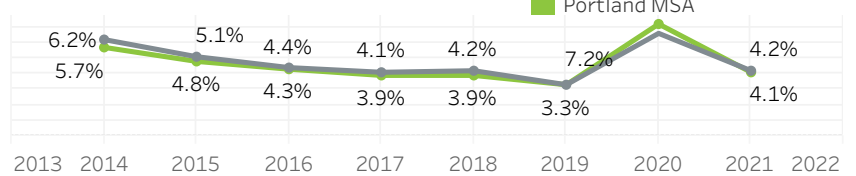

Portland Metro Economic Indicators - November 2021

Employment Growth - US Metros

November 2020 - November 2021: 50 Largest MSAs

Job Growth by Industry

November 2021: year-over-year

Net Job Growth by Industry

November 2021: year-over-year

Unemployment Rate

November 2014 - October 2021: seasonally adjusted

Labor Force Growth

November 2021: year-over-year, seasonally adjusted

Average Wage by Occupation

Portland MSA, May 2020