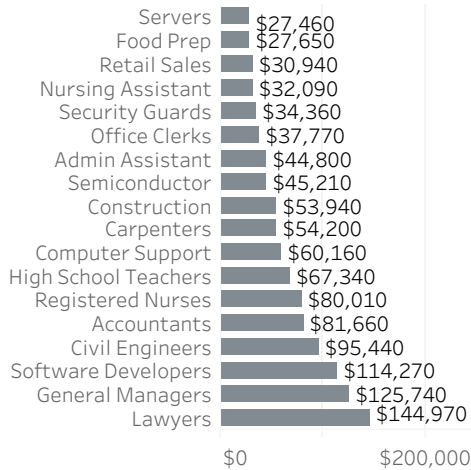

November 2021: year-over-year

Unemployment Rate

November 2014 - October 2021: seasonally adjusted

Labor Force Growth

November 2021: year-over-year, seasonally adjusted

Average Wage by Occupation

Portland MSA, May 2020