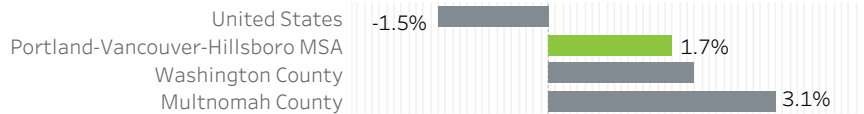

November 2021: year-over-year

Unemployment Rate

November 2014 - October 2021: seasonally adjusted

Labor Force Growth

November 2021: year-over-year, seasonally adjusted

Average Wage by Occupation

Portland MSA, May 2020