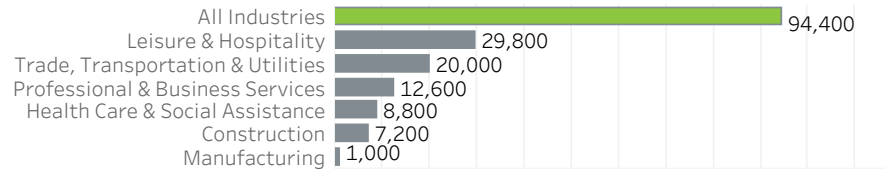

Portland Metro Economic Indicators - May 2021

Employment Growth - US Metros May 2020 - May 2021: 50 Largest MSAs

Job Growth by Industry May 2021: year-over-year

Net Job Growth by Industry May 2021: year-over-year