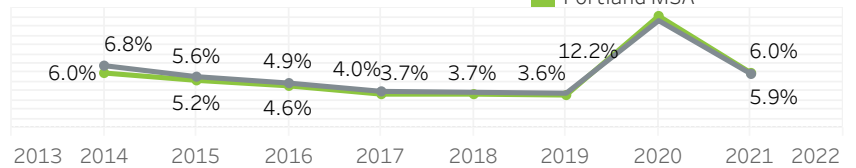

Portland Metro Economic Indicators - May 2021

Employment Growth - US Metros May 2020 - May 2021: 50 Largest MSAs

Job Growth by Industry May 2021: year-over-year

Net Job Growth by Industry May 2021: year-over-year

Unemployment Rate May 2014 - May 2021: seasonally adjusted

Labor Force Growth May 2021: year-over-year, seasonally adjusted

Average Wage by Occupation Portland MSA, May 2020

Median Wage by Metro Area May 2020