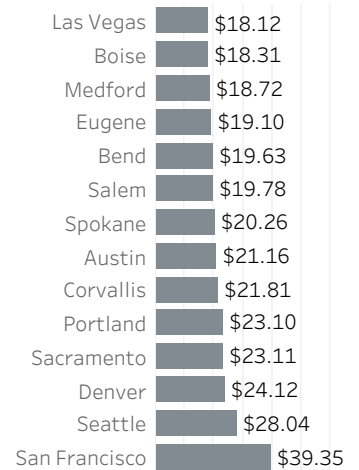

Unemployment Rate May 2014 - May 2021: seasonally adjusted

Labor Force Growth May 2021: year-over-year, seasonally adjusted

Average Wage by Occupation Portland MSA, May 2020

Median Wage by Metro Area May 2020