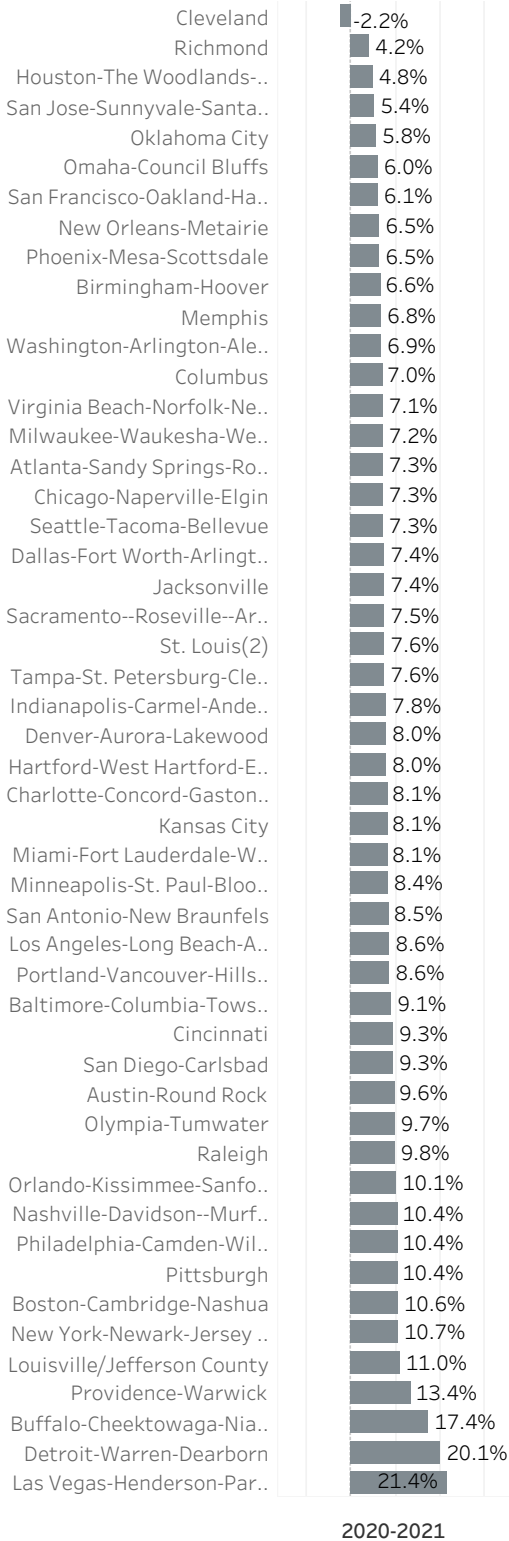

Portland Metro Economic Indicators - May 2021

Employment Growth - US Metros May 2020 - May 2021: 50 Largest MSAs

Job Growth by Industry May 2021: year-over-year

Net Job Growth by Industry May 2021: year-over-year

Unemployment Rate May 2014 - May 2021: seasonally adjusted

Labor Force Growth May 2021: year-over-year, seasonally adjusted

Average Wage by Occupation Portland MSA, May 2020

Median Wage by Metro Area May 2020