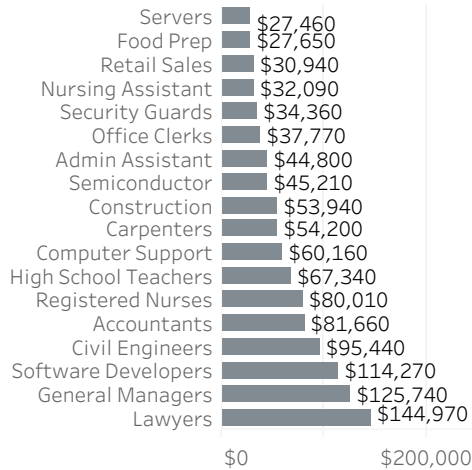

Portland Metro Economic Indicators - May 2021

Employment Growth - US Metros May 2020 - May 2021: 50 Largest MSAs

Job Growth by Industry May 2021: year-over-year

Net Job Growth by Industry May 2021: year-over-year

Unemployment Rate May 2014 - May 2021: seasonally adjusted

Labor Force Growth May 2021: year-over-year, seasonally adjusted

Average Wage by Occupation Portland MSA, May 2020

Median Wage by Metro Area May 2020