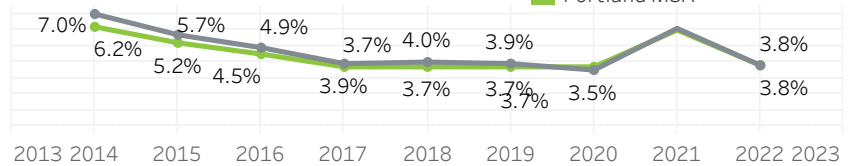

Portland Metro Economic Indicators - March 2022

Employment Growth - US Metros

March 2021 - March 2022: 50 Largest MSAs

Job Growth by Industry

March 2022: year-over-year

Net Job Growth by Industry

March 2022: year-over-year

Unemployment Rate

March 2014 - March 2022: seasonally adjusted

Labor Force Growth

March 2022: year-over-year, seasonally adjusted

Average Wage by Occupation

Portland MSA, May 2020

Median Wage by Metro Area

May 2020