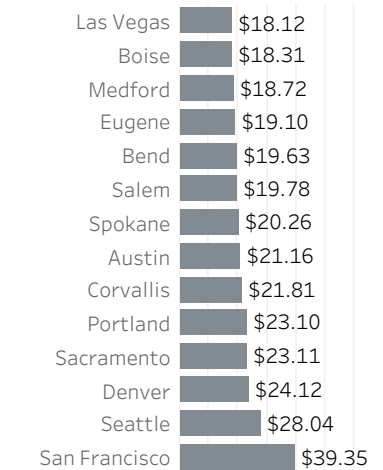

Unemployment Rate

March 2014 - March 2022: seasonally adjusted

Labor Force Growth

March 2022: year-over-year, seasonally adjusted

Average Wage by Occupation

Portland MSA, May 2020

Median Wage by Metro Area

May 2020