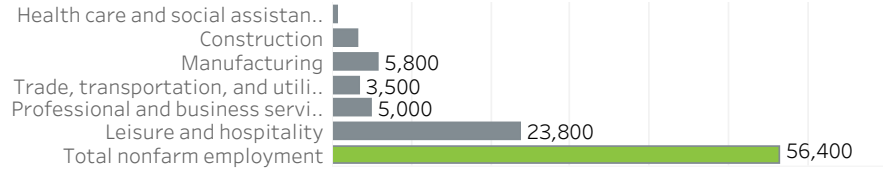

Portland Metro Economic Indicators - March 2022

Employment Growth - US Metros

March 2021 - March 2022: 50 Largest MSAs

Job Growth by Industry

March 2022: year-over-year

Net Job Growth by Industry

March 2022: year-over-year

Unemployment Rate

March 2014 - March 2022: seasonally adjusted

Labor Force Growth

March 2022: year-over-year, seasonally adjusted

Average Wage by Occupation

Portland MSA, May 2020

Median Wage by Metro Area

May 2020