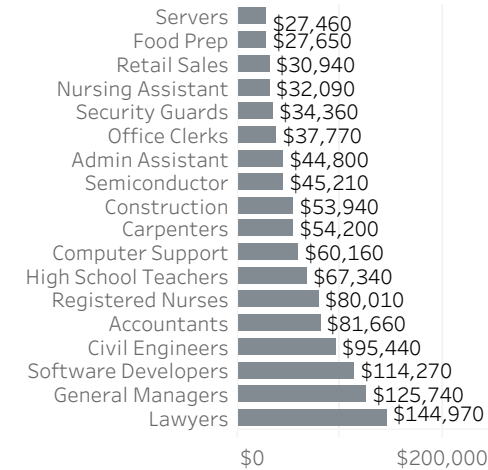

Unemployment Rate

March 2014 - March 2022: seasonally adjusted

Labor Force Growth

March 2022: year-over-year, seasonally adjusted

Average Wage by Occupation

Portland MSA, May 2020

Median Wage by Metro Area

May 2020