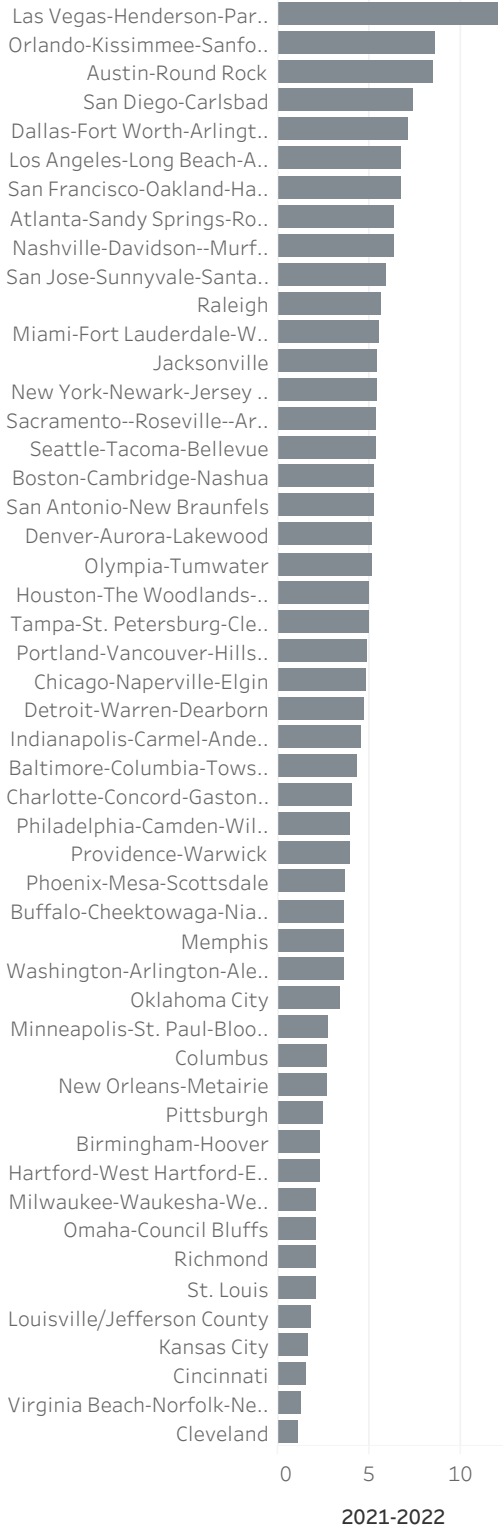

Portland Metro Economic Indicators - March 2022

Employment Growth - US Metros

March 2021 - March 2022: 50 Largest MSAs

Job Growth by Industry

March 2022: year-over-year

Net Job Growth by Industry

March 2022: year-over-year

Unemployment Rate

March 2014 - March 2022: seasonally adjusted

Labor Force Growth

March 2022: year-over-year, seasonally adjusted

Average Wage by Occupation

Portland MSA, May 2020

Median Wage by Metro Area

May 2020