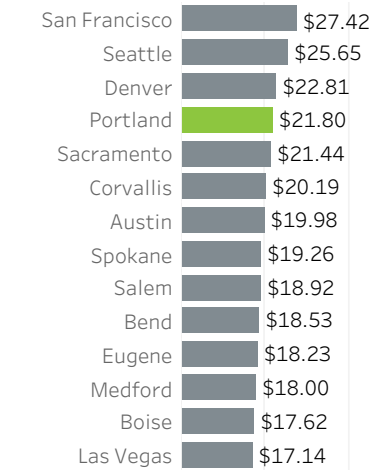

Unemployment Rate June 2014 - June 2020: seasonally adjusted

Labor Force Growth June 2020: year-over-year, seasonally adjusted

Average Wage by Occupation Portland MSA, June 2019

Median Wage by Metro Area June 2019