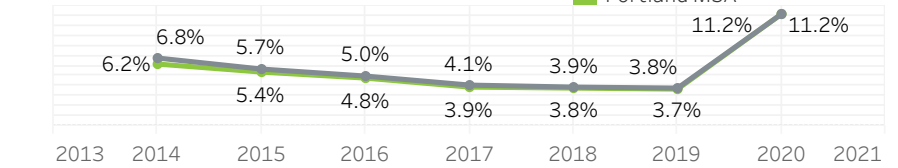

Portland Metro Economic Indicators - June 2020

Employment Growth - US Metros June 2019 - June 2020: 50 Largest MSAs

Job Growth by Industry June 2020: year-over-year

Net Job Growth by Industry June 2020: year-over-year

Unemployment Rate June 2014 - June 2020: seasonally adjusted

Labor Force Growth June 2020: year-over-year, seasonally adjusted

Average Wage by Occupation Portland MSA, June 2019

Median Wage by Metro Area June 2019