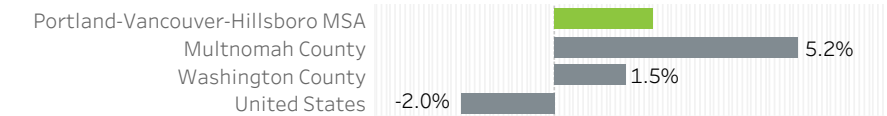

Labor Force Growth June 2020: year-over-year, seasonally adjusted