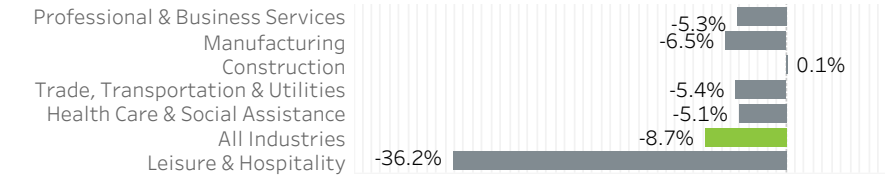

Portland Metro Economic Indicators - June 2020

Employment Growth - US Metros June 2019 - June 2020: 50 Largest MSAs

Job Growth by Industry June 2020: year-over-year

Net Job Growth by Industry June 2020: year-over-year