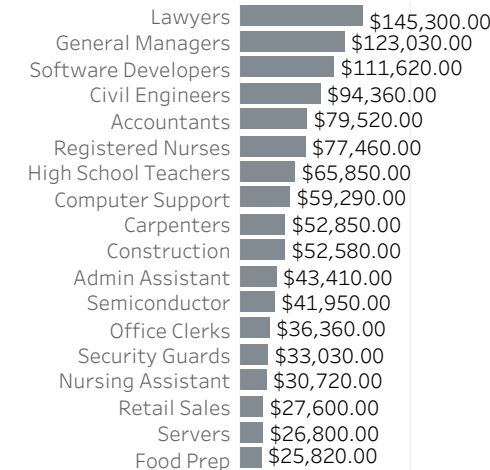

Portland Metro Economic Indicators - June 2020

Employment Growth - US Metros June 2019 - June 2020: 50 Largest MSAs

Job Growth by Industry June 2020: year-over-year

Net Job Growth by Industry June 2020: year-over-year

Unemployment Rate June 2014 - June 2020: seasonally adjusted

Labor Force Growth June 2020: year-over-year, seasonally adjusted

Average Wage by Occupation Portland MSA, June 2019

Median Wage by Metro Area June 2019