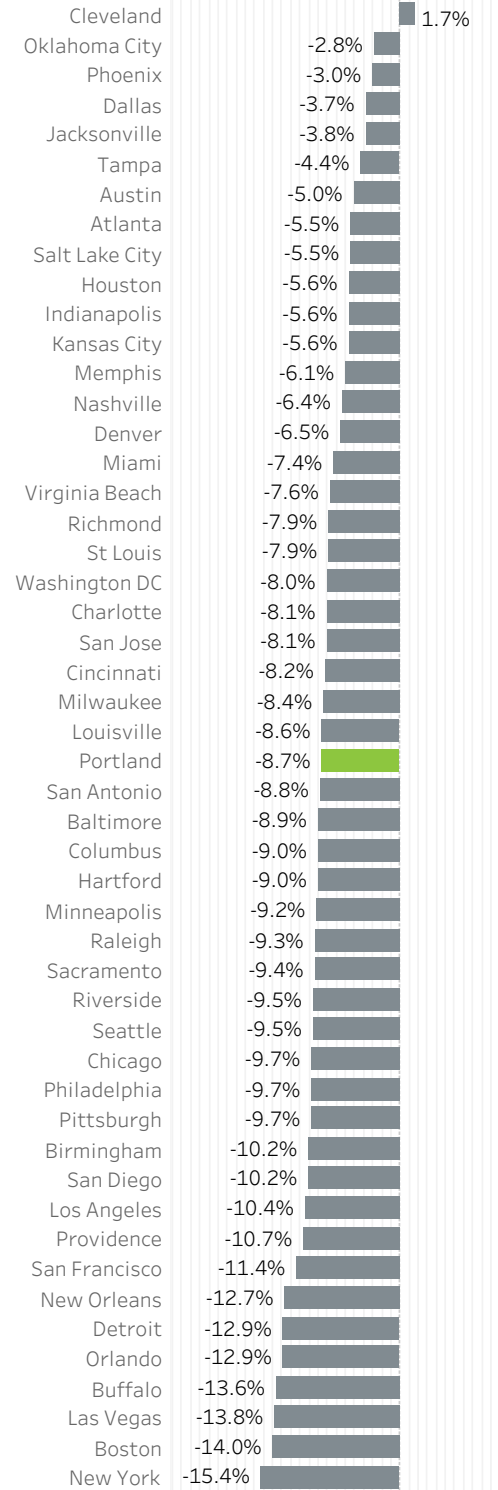

Portland Metro Economic Indicators - June 2020

Employment Growth - US Metros June 2019 - June 2020: 50 Largest MSAs

Job Growth by Industry June 2020: year-over-year

Net Job Growth by Industry June 2020: year-over-year

Unemployment Rate June 2014 - June 2020: seasonally adjusted

Labor Force Growth June 2020: year-over-year, seasonally adjusted

Average Wage by Occupation Portland MSA, June 2019

Median Wage by Metro Area June 2019