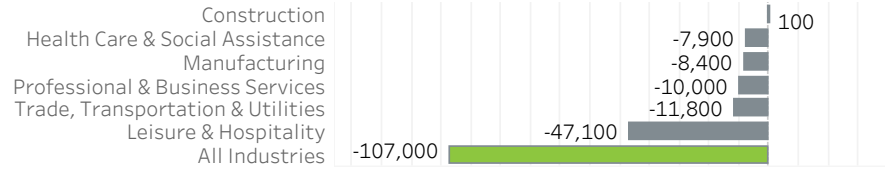

Portland Metro Economic Indicators - June 2020

Employment Growth - US Metros June 2019 - June 2020: 50 Largest MSAs

Job Growth by Industry June 2020: year-over-year

Net Job Growth by Industry June 2020: year-over-year