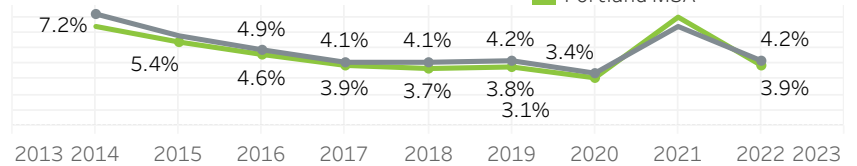

Portland Metro Economic Indicators - January 2022

Employment Growth - US Metros January 2021 - January 2022: 50 Largest MSAs

Job Growth by Industry January 2022: year-over-year

Net Job Growth by Industry January 2022: year-over-year

Unemployment Rate January 2014 - January 2022: seasonally adjusted

Labor Force Growth January 2022: year-over-year, seasonally adjusted

Average Wage by Occupation Portland MSA, May 2020

Median Wage by Metro Area May 2020