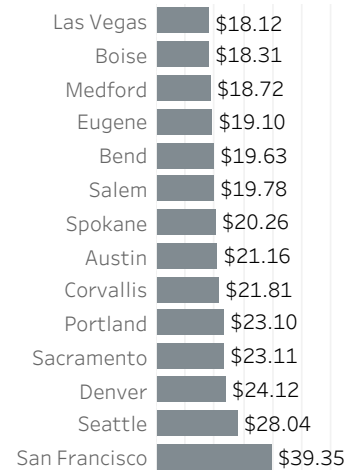

Unemployment Rate January 2014 - January 2022: seasonally adjusted

Labor Force Growth January 2022: year-over-year, seasonally adjusted

Average Wage by Occupation Portland MSA, May 2020

Median Wage by Metro Area May 2020