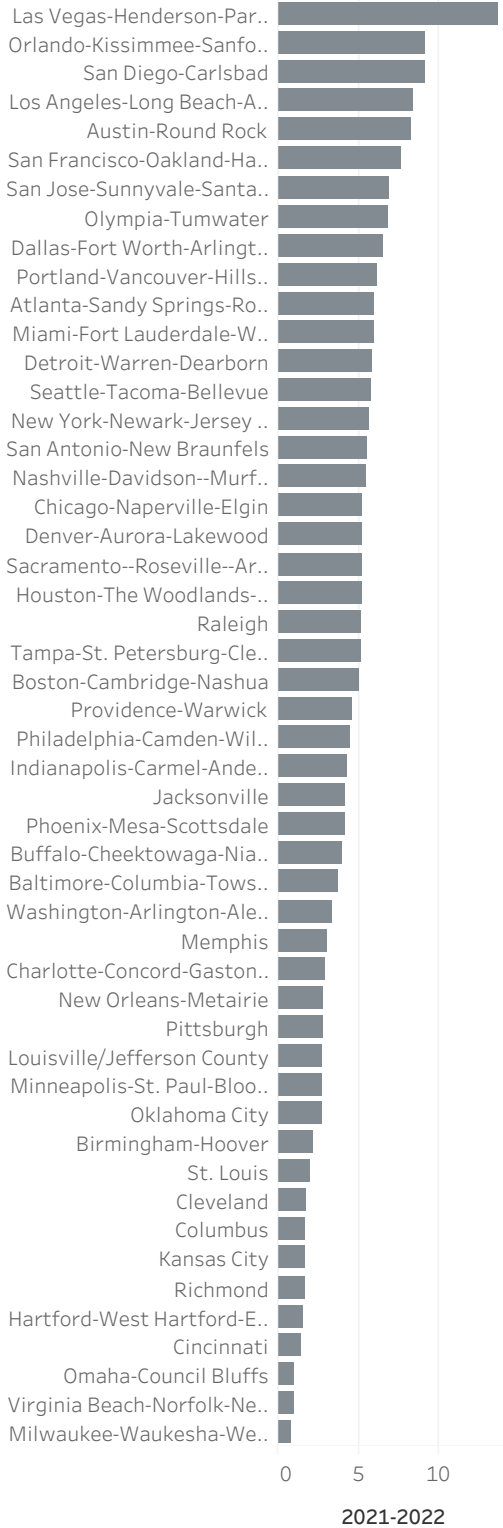

Portland Metro Economic Indicators - January 2022

Employment Growth - US Metros January 2021 - January 2022: 50 Largest MSAs

Job Growth by Industry January 2022: year-over-year

Net Job Growth by Industry January 2022: year-over-year

Unemployment Rate January 2014 - January 2022: seasonally adjusted

Labor Force Growth January 2022: year-over-year, seasonally adjusted

Average Wage by Occupation Portland MSA, May 2020

Median Wage by Metro Area May 2020