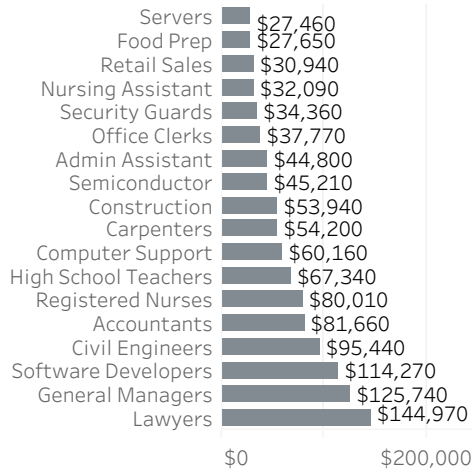

Portland Metro Economic Indicators - January 2022

Employment Growth - US Metros January 2021 - January 2022: 50 Largest MSAs

Job Growth by Industry January 2022: year-over-year

Net Job Growth by Industry January 2022: year-over-year

Unemployment Rate January 2014 - January 2022: seasonally adjusted

Labor Force Growth January 2022: year-over-year, seasonally adjusted

Average Wage by Occupation Portland MSA, May 2020

Median Wage by Metro Area May 2020