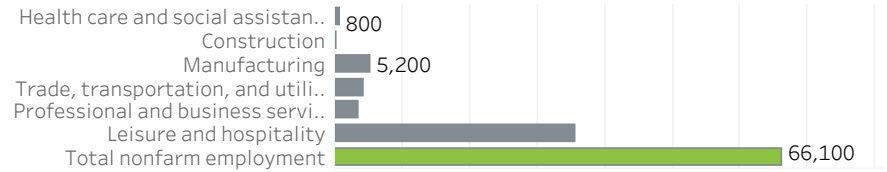

Portland Metro Economic Indicators - January 2022

Employment Growth - US Metros January 2021 - January 2022: 50 Largest MSAs

Job Growth by Industry January 2022: year-over-year

Net Job Growth by Industry January 2022: year-over-year

Unemployment Rate January 2014 - January 2022: seasonally adjusted

Labor Force Growth January 2022: year-over-year, seasonally adjusted

Average Wage by Occupation Portland MSA, May 2020

Median Wage by Metro Area May 2020