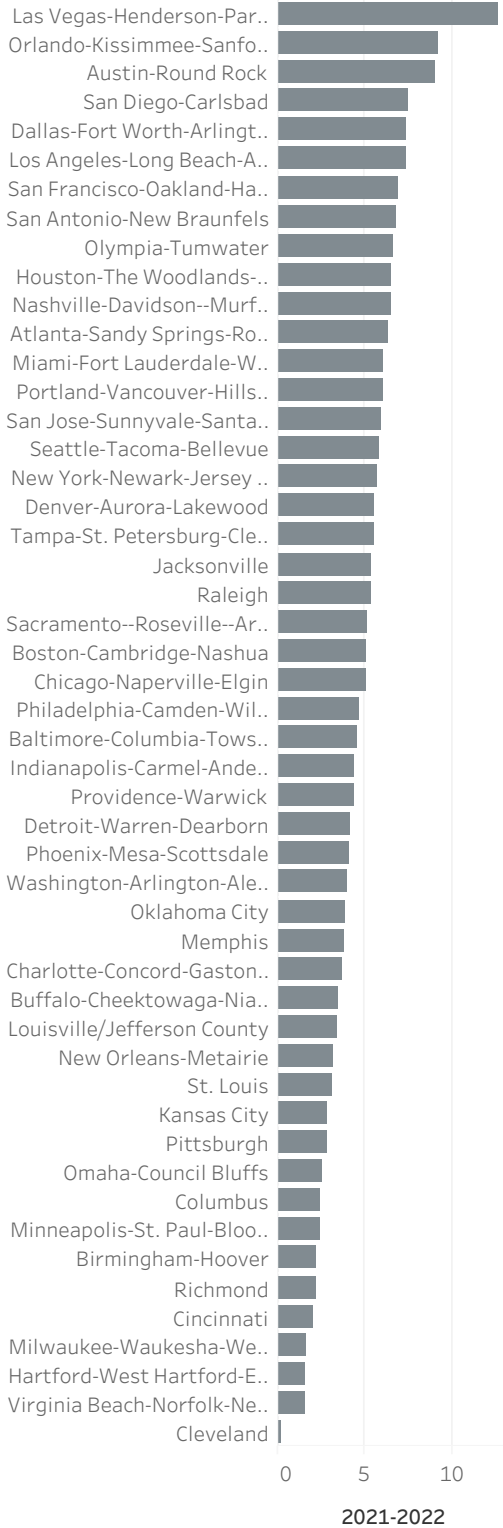

Portland Metro Economic Indicators - February 2022

Employment Growth - US Metros

February 2021 - February 2022: 50 Largest MSAs

Job Growth by Industry

February 2022: year-over-year

Net Job Growth by Industry

February 2022: year-over-year

Unemployment Rate

February 2014 - February 2022: seasonally adjusted

Labor Force Growth

February 2022: year-over-year, seasonally adjusted

Average Wage by Occupation

Portland MSA, May 2020