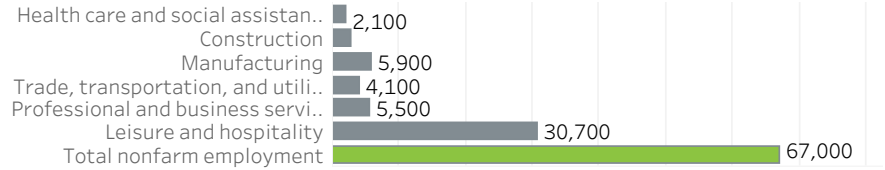

Portland Metro Economic Indicators - February 2022

Employment Growth - US Metros

February 2021 - February 2022: 50 Largest MSAs

Job Growth by Industry

February 2022: year-over-year

Net Job Growth by Industry

February 2022: year-over-year

Unemployment Rate

February 2014 - February 2022: seasonally adjusted

Labor Force Growth

February 2022: year-over-year, seasonally adjusted

Average Wage by Occupation

Portland MSA, May 2020