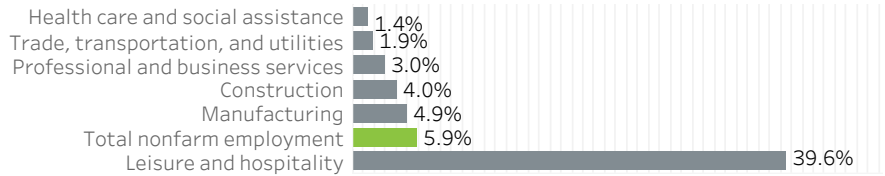

Portland Metro Economic Indicators - February 2022

Employment Growth - US Metros

February 2021 - February 2022: 50 Largest MSAs

Job Growth by Industry

February 2022: year-over-year

Net Job Growth by Industry

February 2022: year-over-year

Unemployment Rate

February 2014 - February 2022: seasonally adjusted

Labor Force Growth

February 2022: year-over-year, seasonally adjusted

Average Wage by Occupation

Portland MSA, May 2020