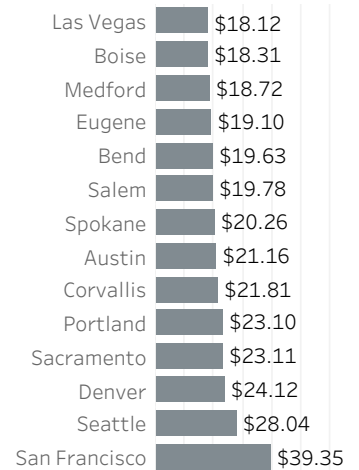

Median Wage by Metro Area

May 2020

Have questions? Email me! Liza Morehead@worksystems.org