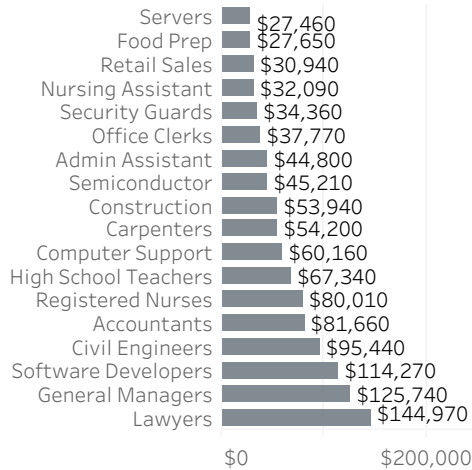

February 2022: year-over-year

Unemployment Rate

February 2014 - February 2022: seasonally adjusted

Labor Force Growth

February 2022: year-over-year, seasonally adjusted

Average Wage by Occupation

Portland MSA, May 2020