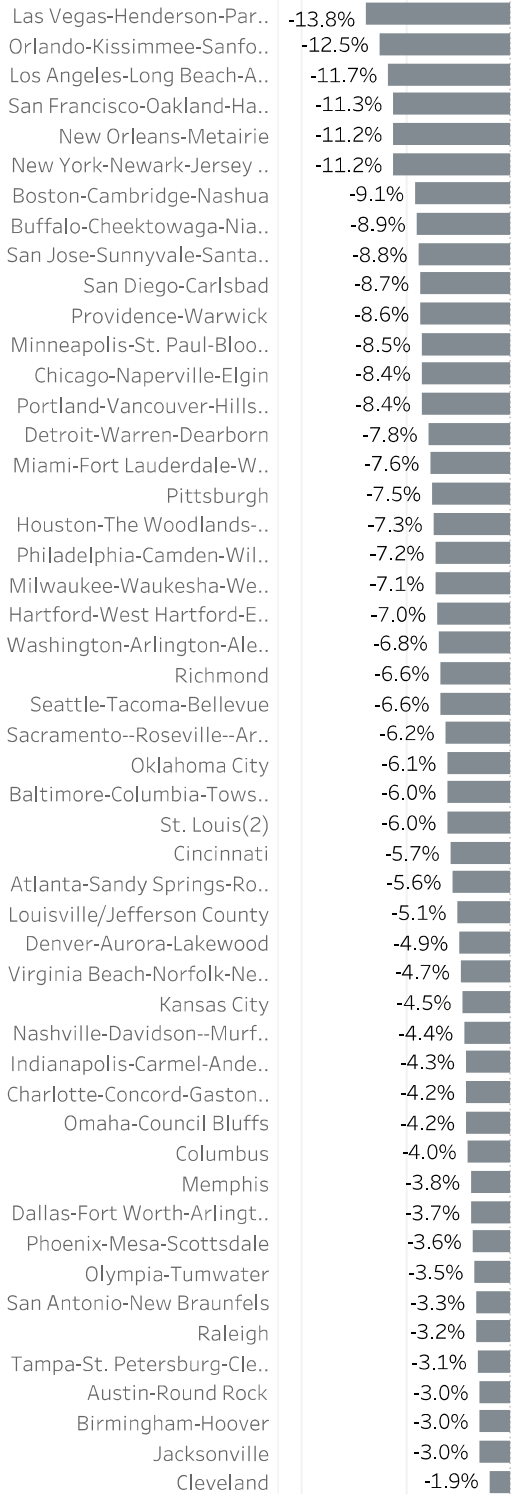

# Portland Metro Economic Indicators - February 2021

## Employment Growth - US Metros

February 2020 - February 2021: 50 Largest MSAs

2020-2021