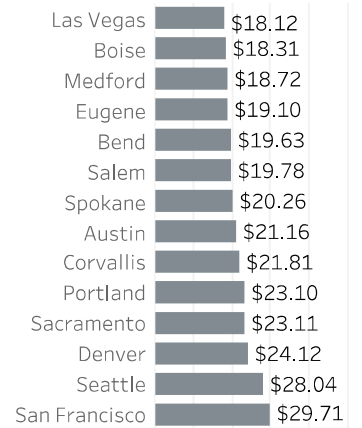

Median Wage by Metro Area

May 2020

May-20

Have questions? Email me! Liza Morehead Imorehead@worksystems.org