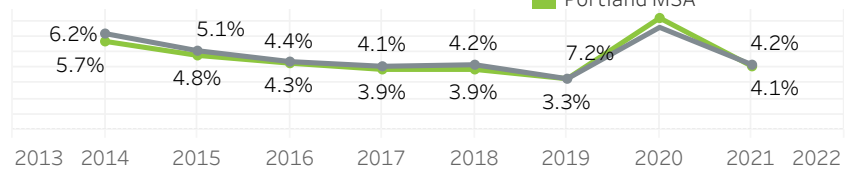

Portland Metro Economic Indicators - December 2021

Employment Growth - US Metros

December 2020 - December 2021: 50 Largest MSAs

Job Growth by Industry

December 2021: year-over-year

Net Job Growth by Industry

December 2021: year-over-year

Unemployment Rate

December 2014 - December 2021: seasonally adjusted

Labor Force Growth

December 2021: year-over-year, seasonally adjusted

Average Wage by Occupation

Portland MSA, May 2020