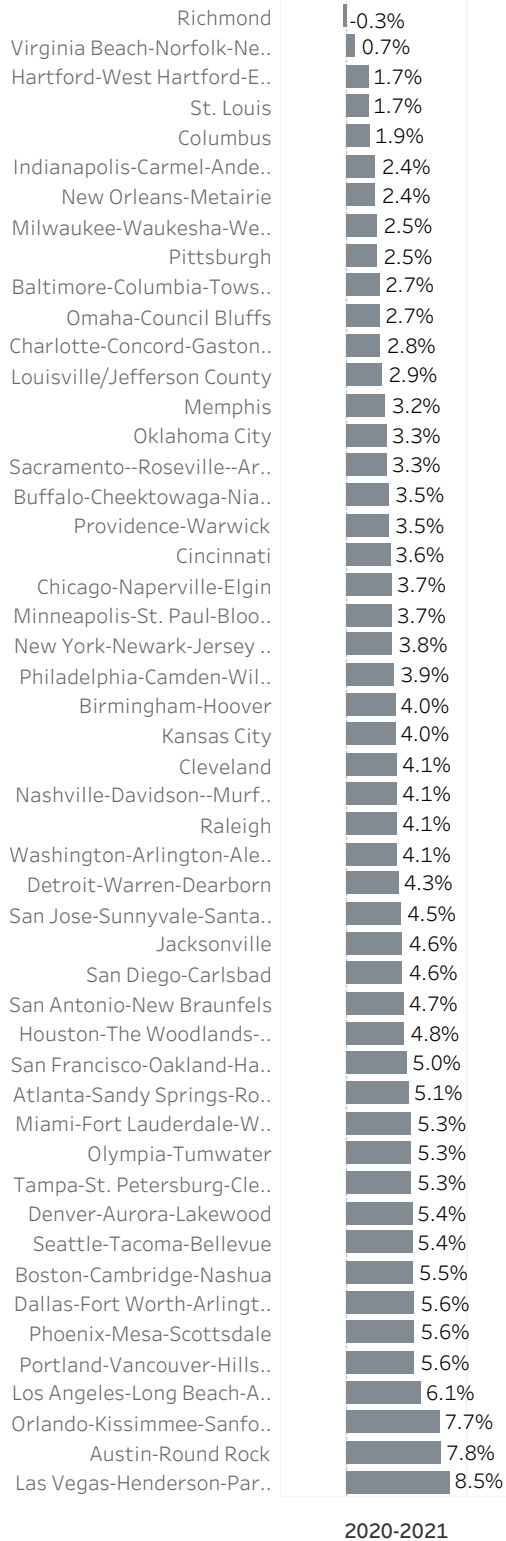

Portland Metro Economic Indicators - December 2021

Employment Growth - US Metros

December 2020 - December 2021: 50 Largest MSAs

Job Growth by Industry

December 2021: year-over-year

Net Job Growth by Industry

December 2021: year-over-year

Unemployment Rate

December 2014 - December 2021: seasonally adjusted

Labor Force Growth

December 2021: year-over-year, seasonally adjusted

Average Wage by Occupation

Portland MSA, May 2020