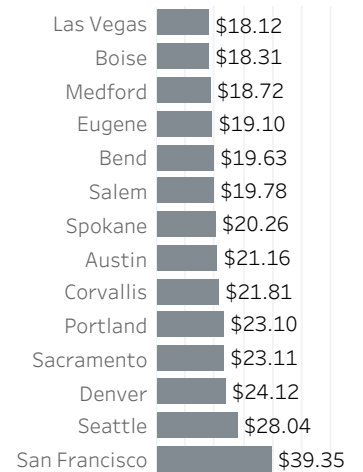

Median Wage by Metro Area

May 2020

Have questions? Email me! Liza Morehead@worksystems.org