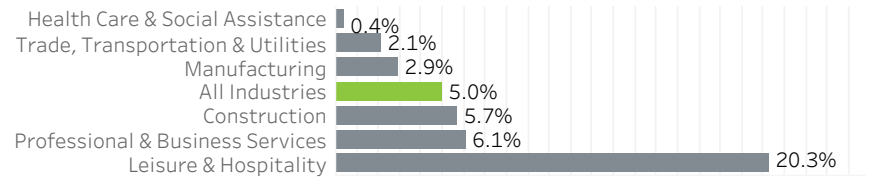

Job Growth by Industry

December 2021: year-over-year

Net Job Growth by Industry

December 2021: year-over-year