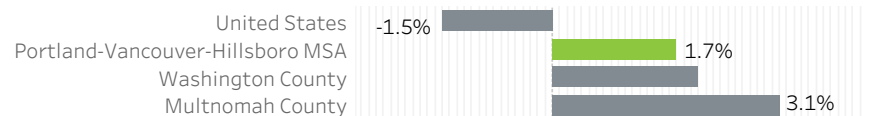

December 2021: year-over-year

Unemployment Rate

December 2014 - December 2021: seasonally adjusted

Labor Force Growth

December 2021: year-over-year, seasonally adjusted

Average Wage by Occupation

Portland MSA, May 2020