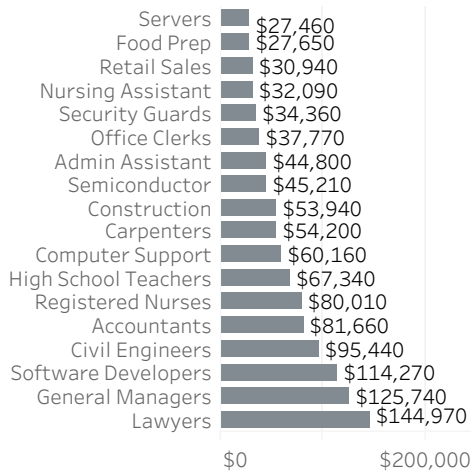

December 2021: year-over-year

Unemployment Rate

December 2014 - December 2021: seasonally adjusted

Labor Force Growth

December 2021: year-over-year, seasonally adjusted

Average Wage by Occupation

Portland MSA, May 2020