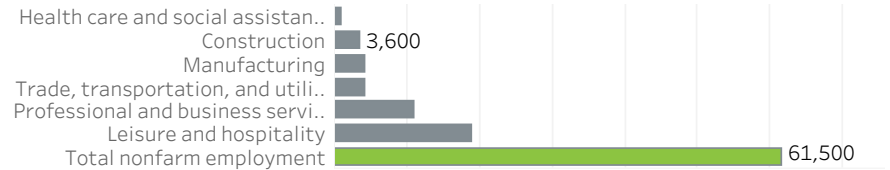

Portland Metro Economic Indicators - December 2021

Employment Growth - US Metros

December 2020 - December 2021: 50 Largest MSAs

Job Growth by Industry

December 2021: year-over-year

Net Job Growth by Industry

December 2021: year-over-year

Unemployment Rate

December 2014 - December 2021: seasonally adjusted

Labor Force Growth

December 2021: year-over-year, seasonally adjusted

Average Wage by Occupation

Portland MSA, May 2020