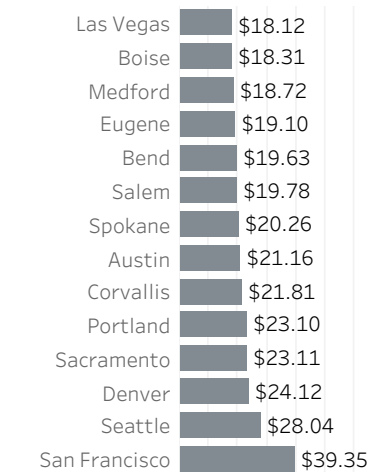

Median Wage by Metro Area

May 2020

Have questions? Email me! [Liza Morehead lmorehead@worksystems.org](mailto:LizaMorehead@worksystems.org)