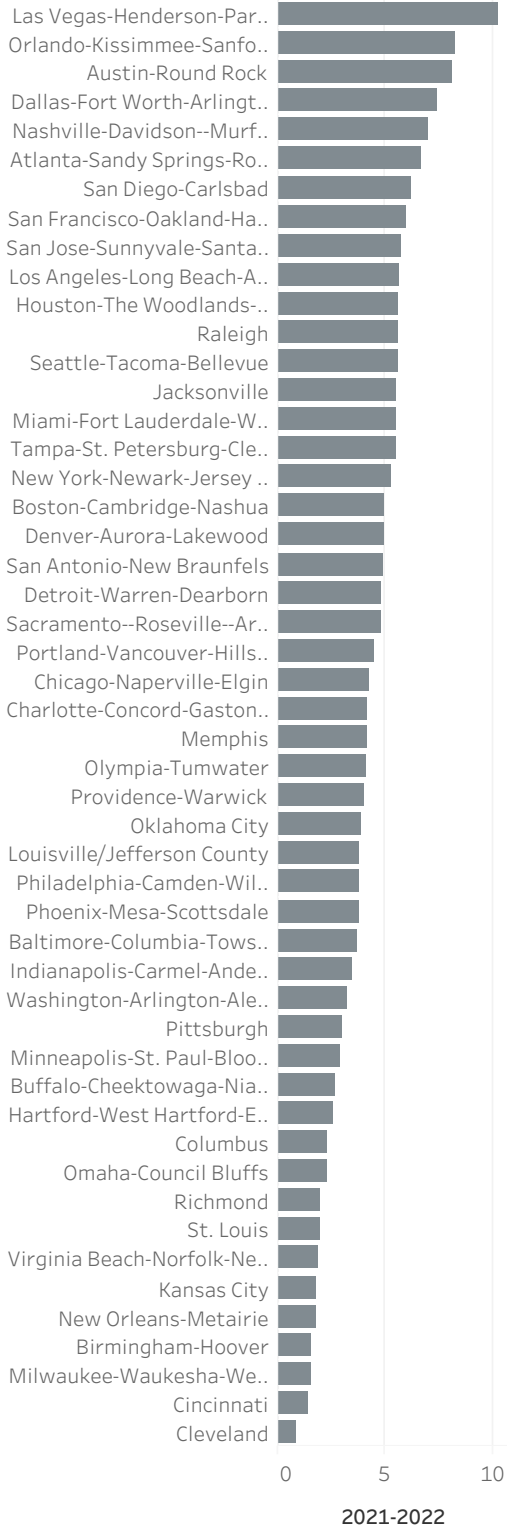

# Portland Metro Economic Indicators - April 2022

## Employment Growth - US Metros

April 2021 - April 2022: 50 Largest MSAs