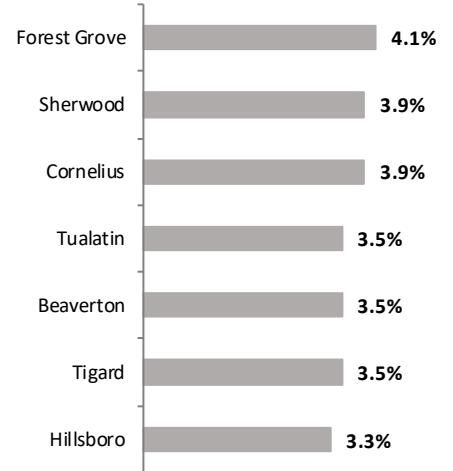

State & County Unemployment Rates

August 2013 to 2018; seasonally adjusted

Labor Force Growth

August 2018; increase on a year earlier, seasonally adjusted

Unemployment Rates by City

August 2018; not seasonally adjusted