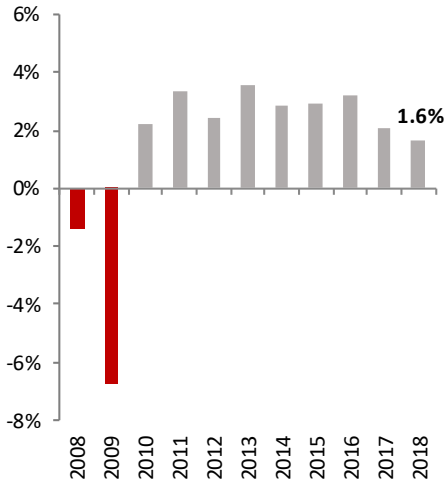

Historical Job Growth

August 2008 to 2018; change from a year earlier

Job Growth Rates by Industry

August 2018; change from a year earlier

Net Job Growth by Industry

August 2018; change from a year earlier

State & County Unemployment Rates

August 2013 to 2018; seasonally adjusted

Labor Force Growth

August 2018; increase on a year earlier, seasonally adjusted

Unemployment Rates by City

August 2018; not seasonally adjusted