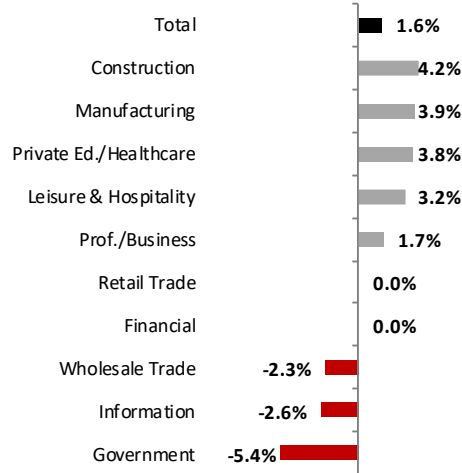

Historical Job Growth

August 2008 to 2018; change from a year earlier

Job Growth Rates by Industry

August 2018; change from a year earlier

Net Job Growth by Industry

August 2018; change from a year earlier

State & County Unemployment Rates

August 2013 to 2018; seasonally adjusted

Labor Force Growth

August 2018; increase on a year earlier, seasonally adjusted

Unemployment Rates by City

August 2018; not seasonally adjusted