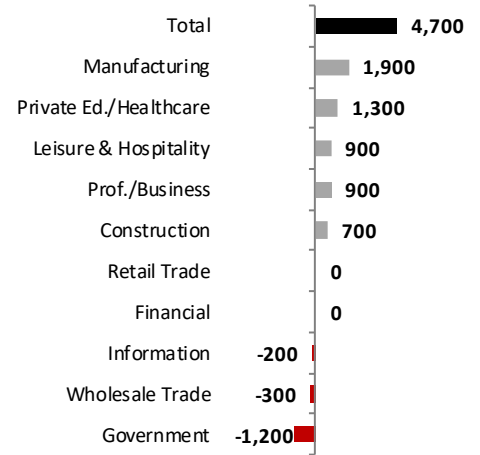

Historical Job Growth

August 2008 to 2018; change from a year earlier

Job Growth Rates by Industry

August 2018; change from a year earlier

Net Job Growth by Industry

August 2018; change from a year earlier

State & County Unemployment Rates

August 2013 to 2018; seasonally adjusted

Labor Force Growth

August 2018; increase on a year earlier, seasonally adjusted

Unemployment Rates by City

August 2018; not seasonally adjusted