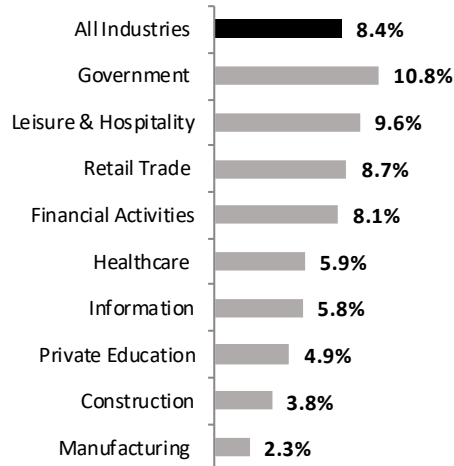

Real Wage Growth by Industry

2012-2017; adjusted for inflation