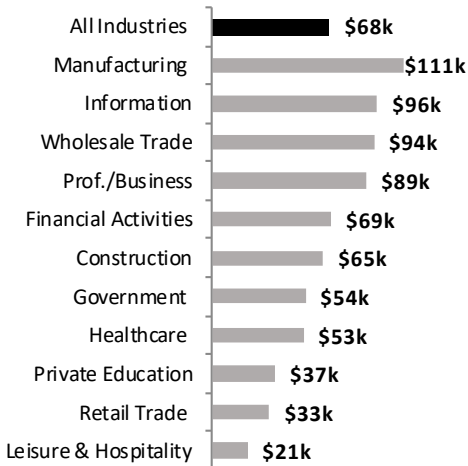

State & County Unemployment Rates

August 2013 to 2018; seasonally adjusted

Labor Force Growth

August 2018; increase on a year earlier, seasonally adjusted

Unemployment Rates by City

August 2018; not seasonally adjusted

Average Wages by Industry

2017

Real Wage Growth by Industry

2012-2017; adjusted for inflation

Average Annual Wage by City

2017