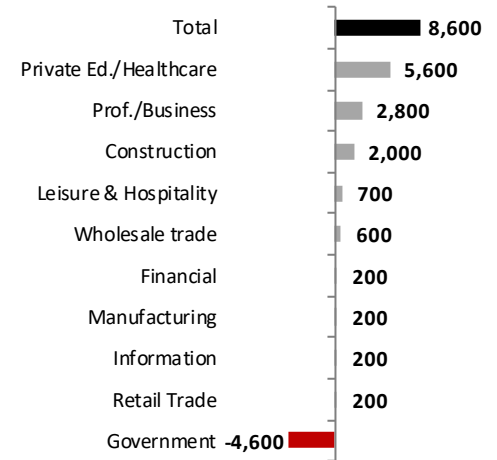

Historical Job Growth

August 2008 to 2018; change from a year earlier

Job Growth Rates by Industry

August 2018; change from a year earlier

Net Job Growth by Industry

August 2018; change from a year earlier

State & County Unemployment Rates

August 2013 to 2018; seasonally adjusted

Labor Force Growth

August 2018; change from a year earlier, seasonally adjusted

Unemployment Rates by City

August 2018; not seasonally adjusted