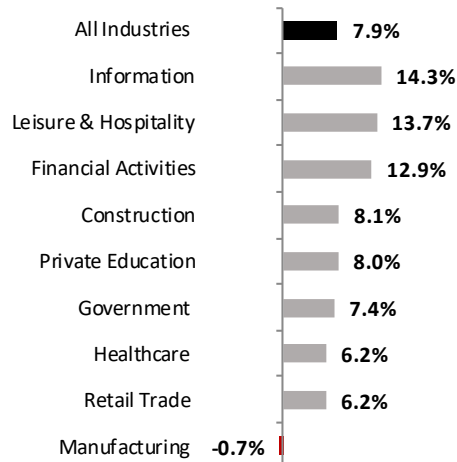

Real Wage Growth by Industry

2012 to 2017; adjusted for inflation