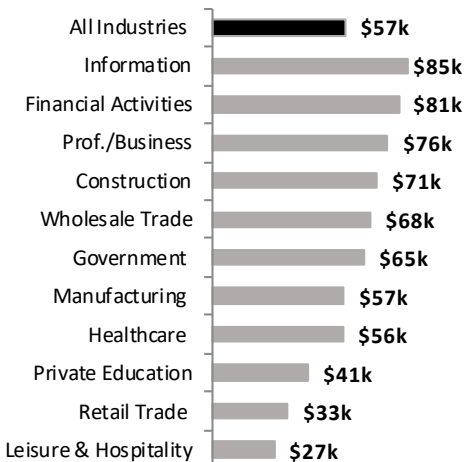

State & County Unemployment Rates

August 2013 to 2018; seasonally adjusted

Labor Force Growth

August 2018; change from a year earlier, seasonally adjusted

Unemployment Rates by City

August 2018; not seasonally adjusted

Average Wages by Industry

2017

Real Wage Growth by Industry

2012 to 2017; adjusted for inflation

Median Earnings by City

2017