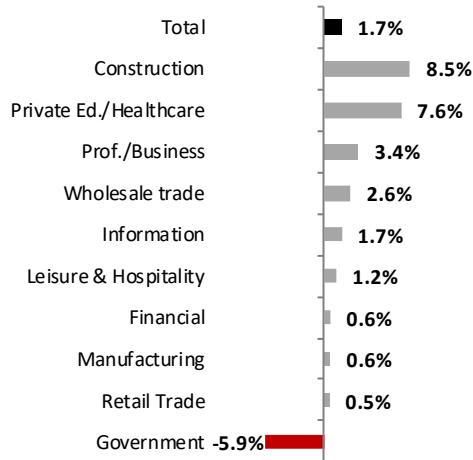

Historical Job Growth

August 2008 to 2018; change from a year earlier

Job Growth Rates by Industry

August 2018; change from a year earlier

Net Job Growth by Industry

August 2018; change from a year earlier

State & County Unemployment Rates

August 2013 to 2018; seasonally adjusted

Labor Force Growth

August 2018; change from a year earlier, seasonally adjusted

Unemployment Rates by City

August 2018; not seasonally adjusted