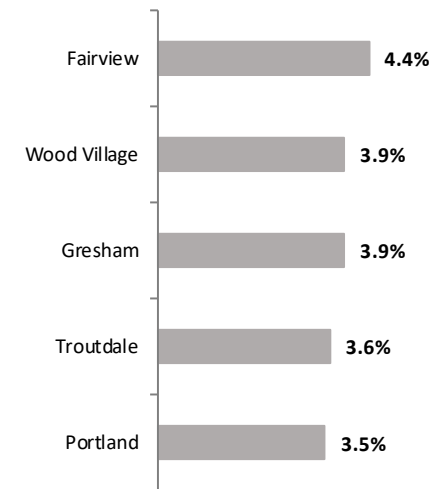

State & County Unemployment Rates

August 2013 to 2018; seasonally adjusted

Labor Force Growth

August 2018; change from a year earlier, seasonally adjusted

Unemployment Rates by City

August 2018; not seasonally adjusted