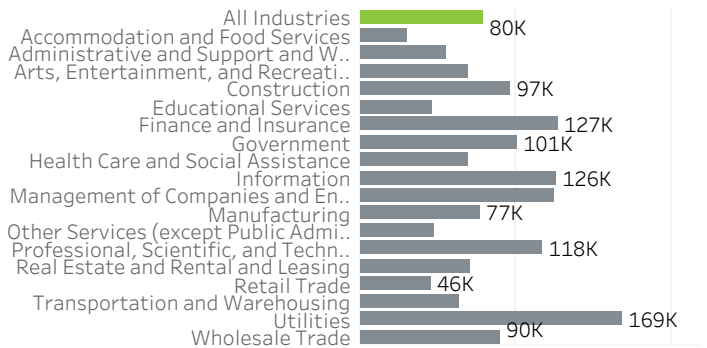

# Multnomah County Economic Indicators May 2021

**Job Growth Rates by Industry**  
May 2021; change from a year earlier

**Net Job Growth by Industry**  
May 2021; change from a year earlier

**Labor Force Growth**  
May 2021; change from a year earlier, seasonally adjusted

**Historical Job Growth**  
May 2004 to 2021; change from a year earlier

**Unemployment Rate by City**  
May 2021; not seasonally adjusted

**Average Wage by Industry**  
2019

**State & County Unemployment Rates**  
May 2000 to 2021; seasonally adjusted