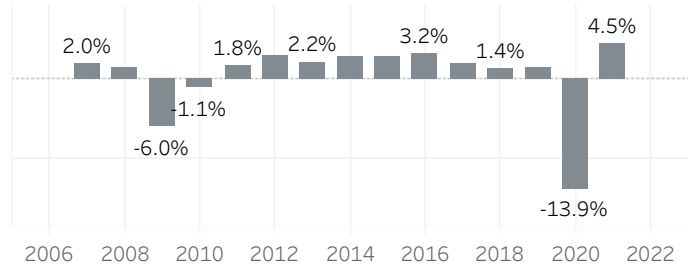

# Multnomah County Economic Indicators May 2021

**Job Growth Rates by Industry**  
May 2021; change from a year earlier

**Net Job Growth by Industry**  
May 2021; change from a year earlier

**Labor Force Growth**  
May 2021; change from a year earlier, seasonally adjusted

**Historical Job Growth**  
May 2004 to 2021; change from a year earlier

**Unemployment Rate by City**  
May 2021; not seasonally adjusted

**Average Wage by Industry**  
2019

**State & County Unemployment Rates**  
May 2000 to 2021; seasonally adjusted