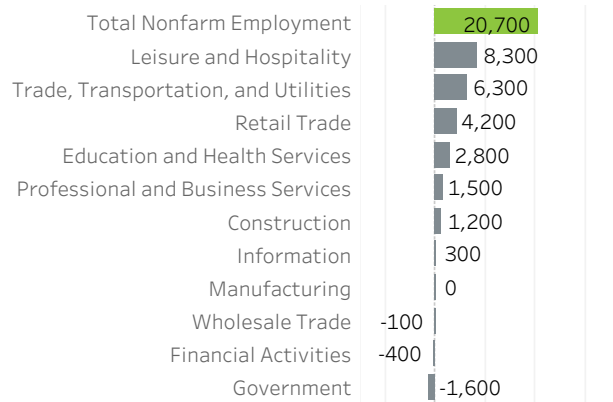

# Multnomah County Economic Indicators May 2021

**Job Growth Rates by Industry**  
May 2021; change from a year earlier

**Net Job Growth by Industry**  
May 2021; change from a year earlier

**Labor Force Growth**  
May 2021; change from a year earlier, seasonally adjusted

**Historical Job Growth**  
May 2004 to 2021; change from a year earlier

**Unemployment Rate by City**  
May 2021; not seasonally adjusted

**Average Wage by Industry**  
2019

**State & County Unemployment Rates**  
May 2000 to 2021; seasonally adjusted