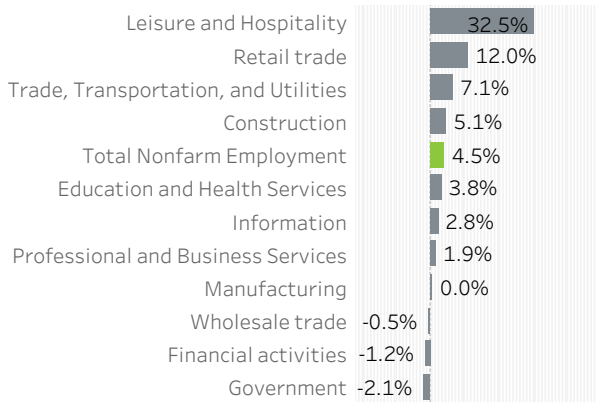

# Multnomah County Economic Indicators May 2021

**Job Growth Rates by Industry**  
May 2021; change from a year earlier

**Net Job Growth by Industry**  
May 2021; change from a year earlier

**Labor Force Growth**  
May 2021; change from a year earlier, seasonally adjusted

**Historical Job Growth**  
May 2004 to 2021; change from a year earlier

**Unemployment Rate by City**  
May 2021; not seasonally adjusted

**Average Wage by Industry**  
2019

**State & County Unemployment Rates**  
May 2000 to 2021; seasonally adjusted