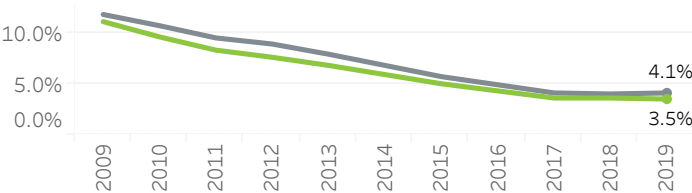

Multnomah County Economic Indicators - June 2019

Job Growth Rates by Industry
June 2019; change from a year earlier

Net Job Growth by Industry
June 2019; change from a year earlier

Labor Force Growth
June 2019; change from a year earlier, seasonally adjusted

Historical Job Growth
June 2009 to 2019; change from a year earlier

Unemployment Rate by City
June 2019; not seasonally adjusted

Average Wage by Industry
2018

State & County Unemployment Rates
June 2009 to 2019; seasonally adjusted