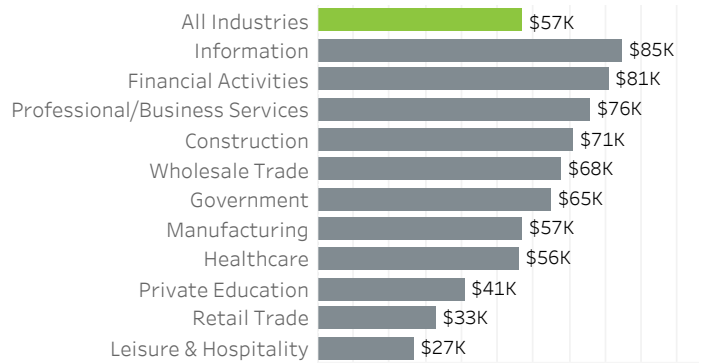

Average Wage by Industry
2018