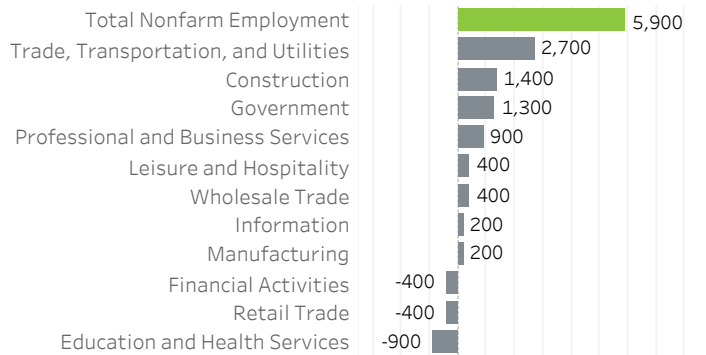

Multnomah County Economic Indicators - June 2019

Job Growth Rates by Industry
June 2019; change from a year earlier

Net Job Growth by Industry
June 2019; change from a year earlier

Labor Force Growth
June 2019; change from a year earlier, seasonally adjusted