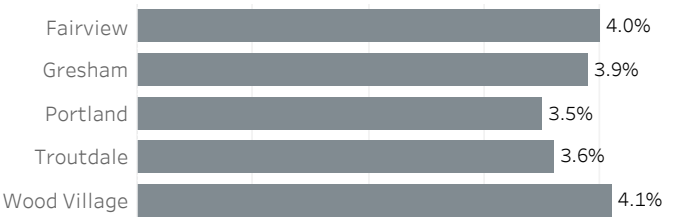

Unemployment Rate by City
June 2019; not seasonally adjusted