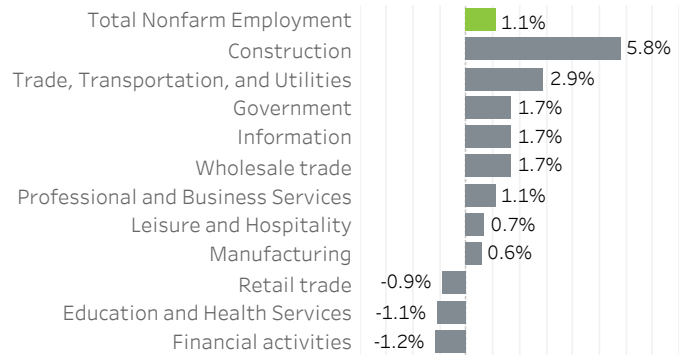

Multnomah County Economic Indicators - June 2019

Job Growth Rates by Industry
June 2019; change from a year earlier

Net Job Growth by Industry
June 2019; change from a year earlier

Labor Force Growth
June 2019; change from a year earlier, seasonally adjusted