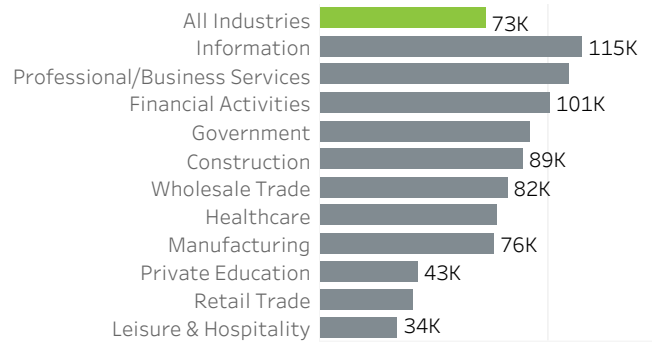

Average Wage by Industry

2018