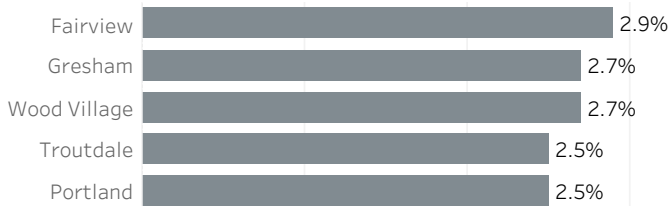

December 2019; change from a year earlier, seasonally adjusted

Historical Job Growth

December 2004 to 2019; change from a year earlier

Unemployment Rate by City

December 2019; not seasonally adjusted

Average Wage by Industry