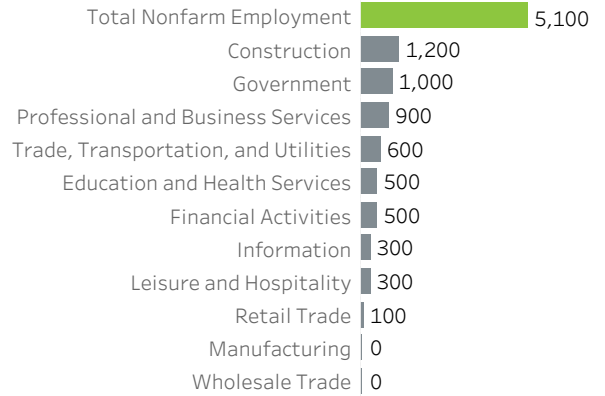

Multnomah County Economic Indicators - December 2019

Job Growth Rates by Industry

December 2019; change from a year earlier

Net Job Growth by Industry

December 2019; change from a year earlier

Labor Force Growth

December 2019; change from a year earlier, seasonally adjusted

Historical Job Growth

December 2004 to 2019; change from a year earlier

Unemployment Rate by City

December 2019; not seasonally adjusted

Average Wage by Industry