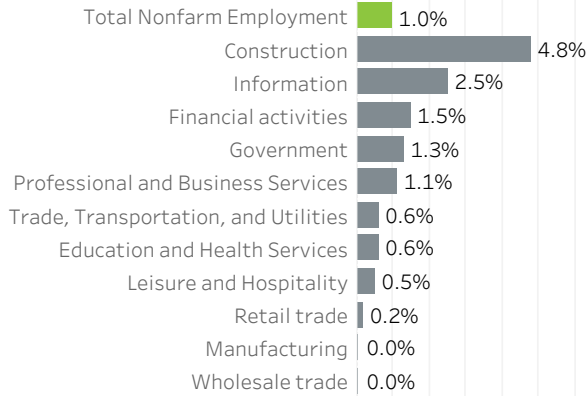

Multnomah County Economic Indicators - December 2019

Job Growth Rates by Industry

December 2019; change from a year earlier

Net Job Growth by Industry

December 2019; change from a year earlier

Labor Force Growth

December 2019; change from a year earlier, seasonally adjusted

Historical Job Growth

December 2004 to 2019; change from a year earlier

Unemployment Rate by City

December 2019; not seasonally adjusted

Average Wage by Industry