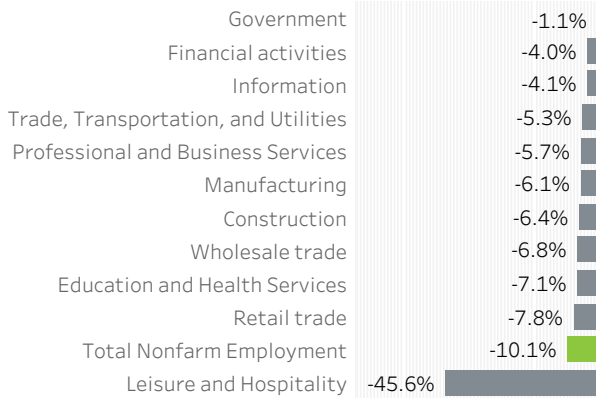

# Multnomah County Economic Indicators - April 2020

**Job Growth Rates by Industry**  
April 2020; change from a year earlier

**Net Job Growth by Industry**  
April 2020; change from a year earlier

**Labor Force Growth**  
April 2020: change from a year earlier, seasonally adjusted

**Historical Job Growth**  
April 2004 to 2020; change from a year earlier

**Unemployment Rate by City**  
April 2020; not seasonally adjusted

**Average Wage by Industry**  
2019

**State & County Unemployment Rates**  
April 2009 to 2020; seasonally adjusted