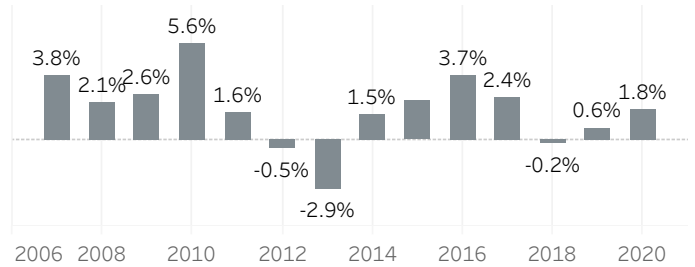

# Multnomah County Economic Indicators - April 2020

**Job Growth Rates by Industry**  
April 2020; change from a year earlier

**Net Job Growth by Industry**  
April 2020; change from a year earlier

**Labor Force Growth**  
April 2020: change from a year earlier, seasonally adjusted

**Historical Job Growth**  
April 2004 to 2020; change from a year earlier

**Unemployment Rate by City**  
April 2020; not seasonally adjusted

**Average Wage by Industry**  
2019

**State & County Unemployment Rates**  
April 2009 to 2020; seasonally adjusted