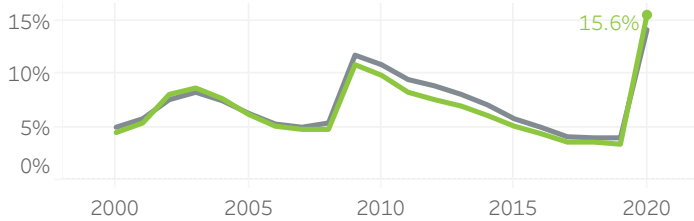

# Multnomah County Economic Indicators - April 2020

**Job Growth Rates by Industry**  
April 2020; change from a year earlier

**Net Job Growth by Industry**  
April 2020; change from a year earlier

**Labor Force Growth**  
April 2020: change from a year earlier, seasonally adjusted

**Historical Job Growth**  
April 2004 to 2020; change from a year earlier

**Unemployment Rate by City**  
April 2020; not seasonally adjusted

**Average Wage by Industry**  
2019

**State & County Unemployment Rates**  
April 2009 to 2020; seasonally adjusted