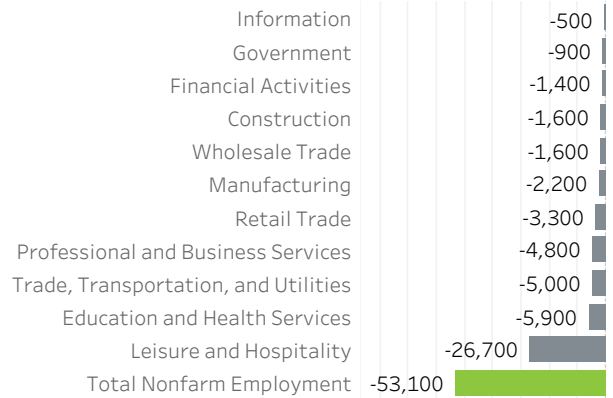

# Multnomah County Economic Indicators - April 2020

**Job Growth Rates by Industry**  
April 2020; change from a year earlier

**Net Job Growth by Industry**  
April 2020; change from a year earlier

**Labor Force Growth**  
April 2020: change from a year earlier, seasonally adjusted

**Historical Job Growth**  
April 2004 to 2020; change from a year earlier

**Unemployment Rate by City**  
April 2020; not seasonally adjusted

**Average Wage by Industry**  
2019

**State & County Unemployment Rates**  
April 2009 to 2020; seasonally adjusted