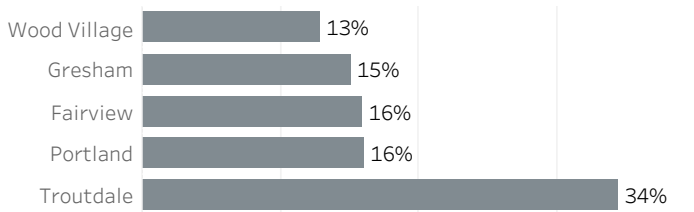

Unemployment Rate by City
April 2020; not seasonally adjusted