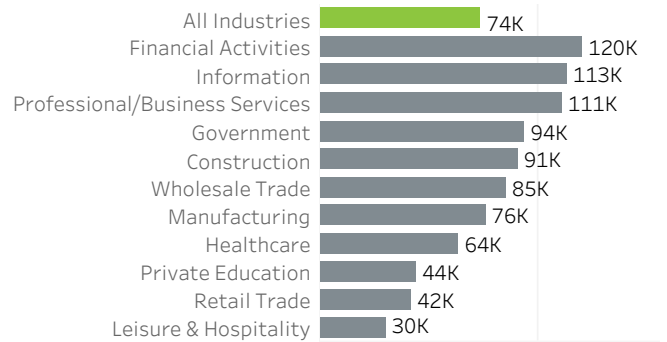

# Multnomah County Economic Indicators - April 2020

**Job Growth Rates by Industry**  
April 2020; change from a year earlier

**Net Job Growth by Industry**  
April 2020; change from a year earlier

**Labor Force Growth**  
April 2020: change from a year earlier, seasonally adjusted

**Historical Job Growth**  
April 2004 to 2020; change from a year earlier

**Unemployment Rate by City**  
April 2020; not seasonally adjusted

**Average Wage by Industry**  
2019

**State & County Unemployment Rates**  
April 2009 to 2020; seasonally adjusted