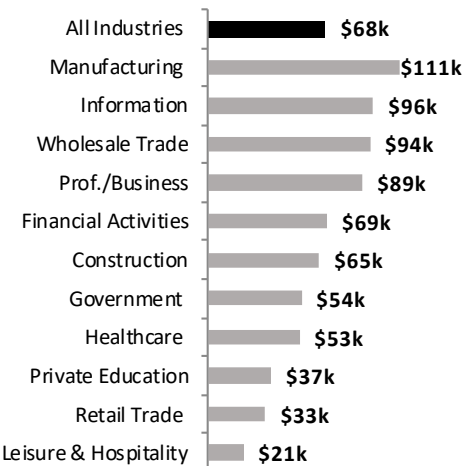

**State & County Unemployment Rates**

Jan. 2014 to 2019; seasonally adjusted

**Labor Force Growth**

Jan. 2019; increase on a year earlier, seasonally adjusted

**Unemployment Rates by City**

Jan. 2019; not seasonally adjusted

**Average Wages by Industry**

2017

**Real Wage Growth by Industry**

2012-2017; adjusted for inflation

**Average Annual Wage by City**

2017