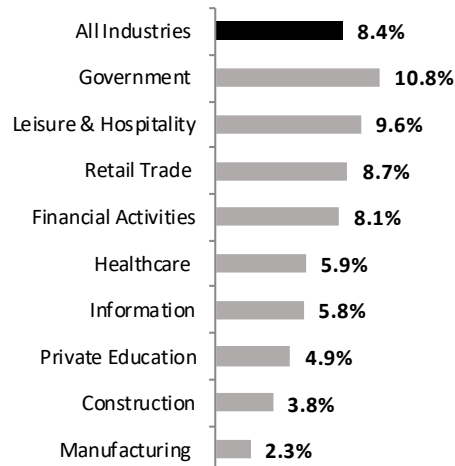

**State & County Unemployment Rates**

Jan. 2014 to 2019; seasonally adjusted

**Labor Force Growth**

Jan. 2019; increase on a year earlier, seasonally adjusted

**Unemployment Rates by City**

Jan. 2019; not seasonally adjusted

**Average Wages by Industry**

2017

**Real Wage Growth by Industry**

2012-2017; adjusted for inflation

**Average Annual Wage by City**

2017