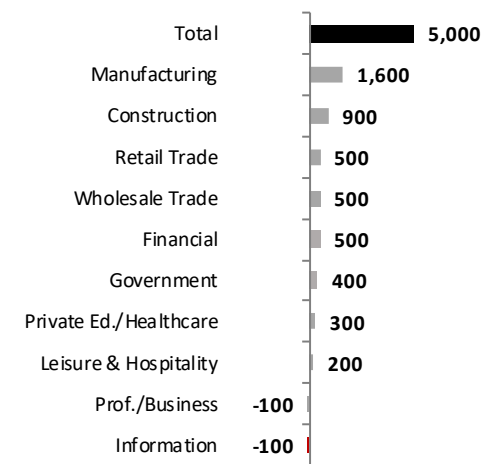

**Historical Job Growth**

Jan. 2009 to 2019; change from a year earlier

**Job Growth Rates by Industry**

Jan. 2019; change from a year earlier

**Net Job Growth by Industry**

Jan. 2019; change from a year earlier

**State & County Unemployment Rates**

Jan. 2014 to 2019; seasonally adjusted

**Labor Force Growth**

Jan. 2019; increase on a year earlier, seasonally adjusted

**Unemployment Rates by City**

Jan. 2019; not seasonally adjusted