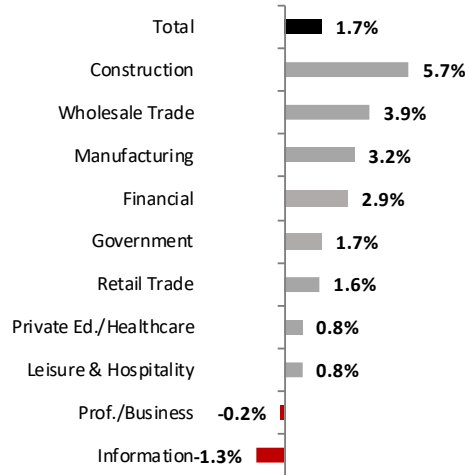

**Historical Job Growth**

Jan. 2009 to 2019; change from a year earlier

**Job Growth Rates by Industry**

Jan. 2019; change from a year earlier

**Net Job Growth by Industry**

Jan. 2019; change from a year earlier

**State & County Unemployment Rates**

Jan. 2014 to 2019; seasonally adjusted

**Labor Force Growth**

Jan. 2019; increase on a year earlier, seasonally adjusted

**Unemployment Rates by City**

Jan. 2019; not seasonally adjusted