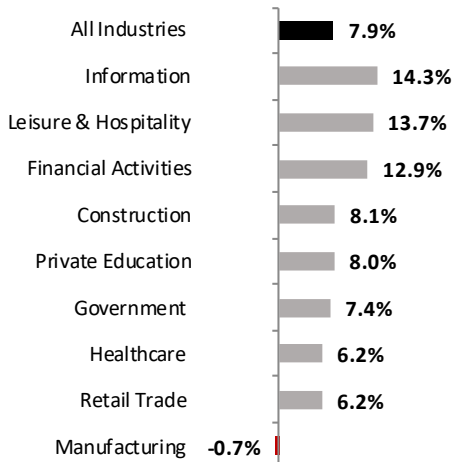

Jan. 2014 to 2019; seasonally adjusted

Labor Force Growth

Jan. 2019; change from a year earlier, seasonally adjusted

Unemployment Rates by City

Jan. 2019; not seasonally adjusted

Average Wages by Industry

2017

Real Wage Growth by Industry

2012 to 2017; adjusted for inflation

Median Earnings by City

2017