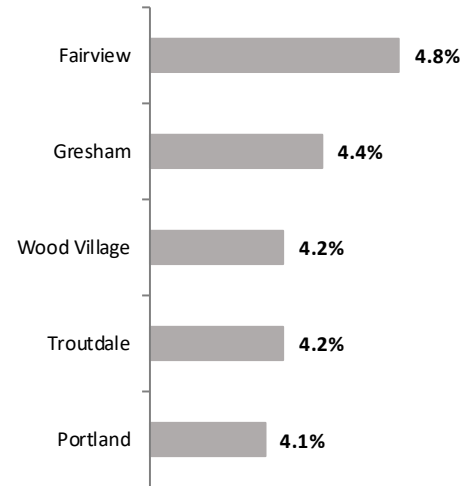

Jan. 2014 to 2019; seasonally adjusted

Labor Force Growth

Jan. 2019; change from a year earlier, seasonally adjusted

Unemployment Rates by City

Jan. 2019; not seasonally adjusted

Average Wages by Industry

2017

Real Wage Growth by Industry

2012 to 2017; adjusted for inflation

Median Earnings by City

2017