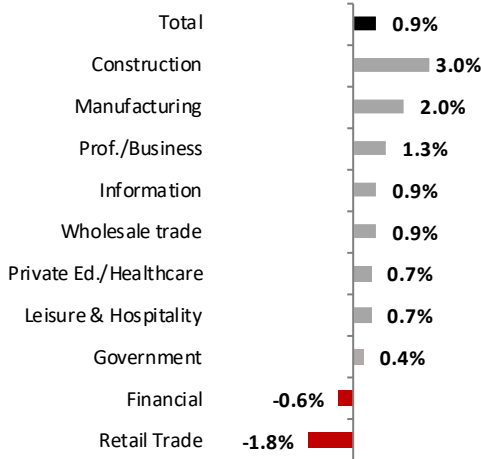

Historical Job Growth

Jan. 2009 to 2019; change from a year earlier

Job Growth Rates by Industry

Jan. 2019; change from a year earlier

Net Job Growth by Industry

Jan. 2019; change from a year earlier

State & County Unemployment Rates

Jan. 2014 to 2019; seasonally adjusted

Labor Force Growth

Jan. 2019; change from a year earlier, seasonally adjusted

Unemployment Rates by City

Jan. 2019; not seasonally adjusted

Average Wages by Industry

2017