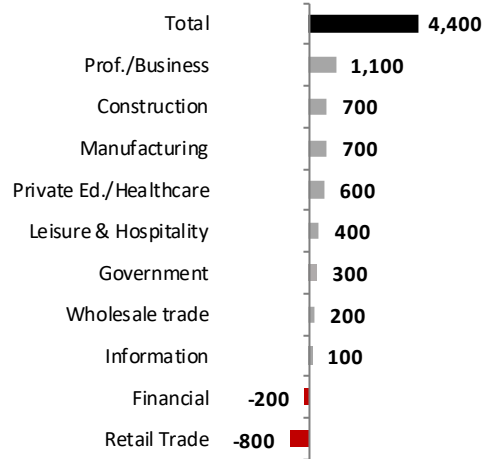

Historical Job Growth

Jan. 2009 to 2019; change from a year earlier

Job Growth Rates by Industry

Jan. 2019; change from a year earlier

Net Job Growth by Industry

Jan. 2019; change from a year earlier

State & County Unemployment Rates

Jan. 2014 to 2019; seasonally adjusted

Labor Force Growth

Jan. 2019; change from a year earlier, seasonally adjusted

Unemployment Rates by City

Jan. 2019; not seasonally adjusted

Average Wages by Industry

2017