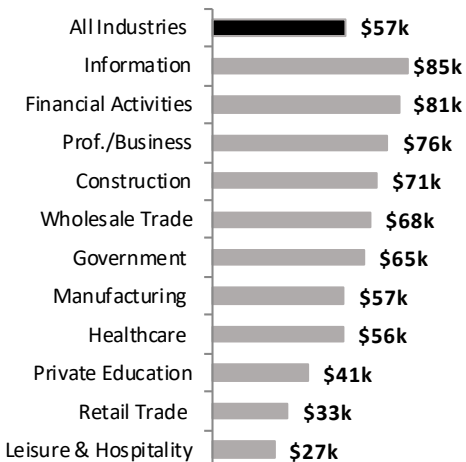

Jan. 2014 to 2019; seasonally adjusted

Labor Force Growth

Jan. 2019; change from a year earlier, seasonally adjusted

Unemployment Rates by City

Jan. 2019; not seasonally adjusted

Average Wages by Industry

2017

Real Wage Growth by Industry

2012 to 2017; adjusted for inflation

Median Earnings by City

2017